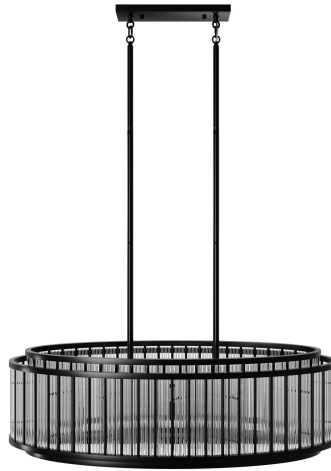

AVE

L I G H T I N G

Item#: HF1927-GM

Product Type Chandelier
Collection Name Waldorf
Finish Polished Gunmetal
Length-Ext. 52 in. in.
Width 24 in. in.
Height 16 in. in.
Weight 52 lbs
Voltage 120
Lumens N/A
Listing UL
Light Source BULB
Bulb Quantity 16
Bulb Wattage 3
Bulb Base Type E12
Bulb Included No
Dimmable Yes
Sloped Install Yes
Warranty 1 Year Limited Electrical Warranty

COMPANY NAME:
DATE:
PROJECT NAME:
LOCATION:
APPROVED BY:
PRODUCT ITEM CODE: HF1927-GM