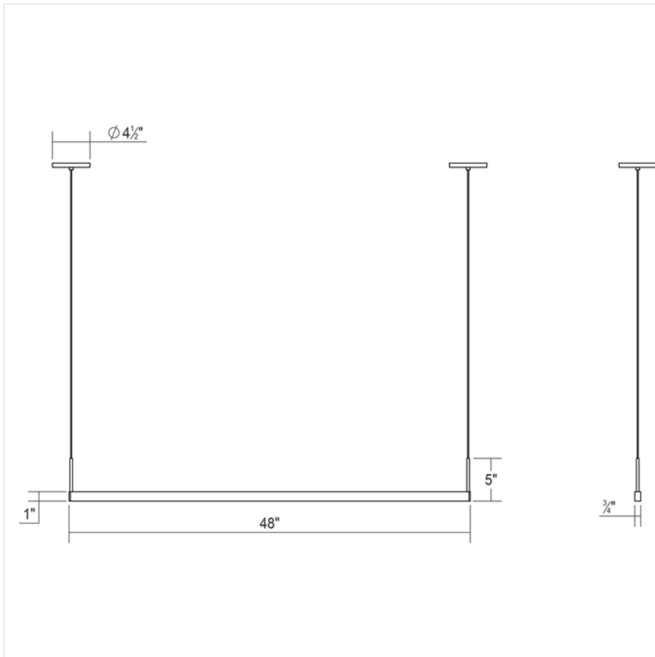

Project:

Thin-Line LED Pendant Spec Sheet

SKU: 2818.16-4

A system of minimally scaled LED linear pendants, [uplight/downlight wall bars](#), and [indirect light wall bars](#). Thin-Line is offered in a variety of lengths, finishes, and lighting configurations. Thin-Line Pendants are available in single- and double-sided configurations; the single-sided configurations can be installed as a downlight or up-light, providing direct or indirect illumination. The driver for this fixture must be installed in a remote location. If you would like the look of a smaller canopy than our standard, our [Optional Mini Box Canopy](#) is also available for the Thin-Line LED Pendant.

Learn more: <https://sonnemanlight.com/thin-line-led-pendant>

Type #:

Dimensions

Height:	5"
Width:	48"
Length:	0.75"
Canopy/Backplate/Base:	4.5"
Hanging Details:	6' Adjustable Cord
Size:	4' Two-Sided
Canopy/Backplate/Base Height:	0.5"

Installation

Installation:	Licensed electrician required
Sloped Ceiling Compatible?:	Compatible
Minimum Hanging Height:	5.75"
Maximum Hanging Height:	73.75"

Shipping

Carton 1 L x W x H:	51" X 7" X 4"
Carton 1 Gross Weight:	7 LBS