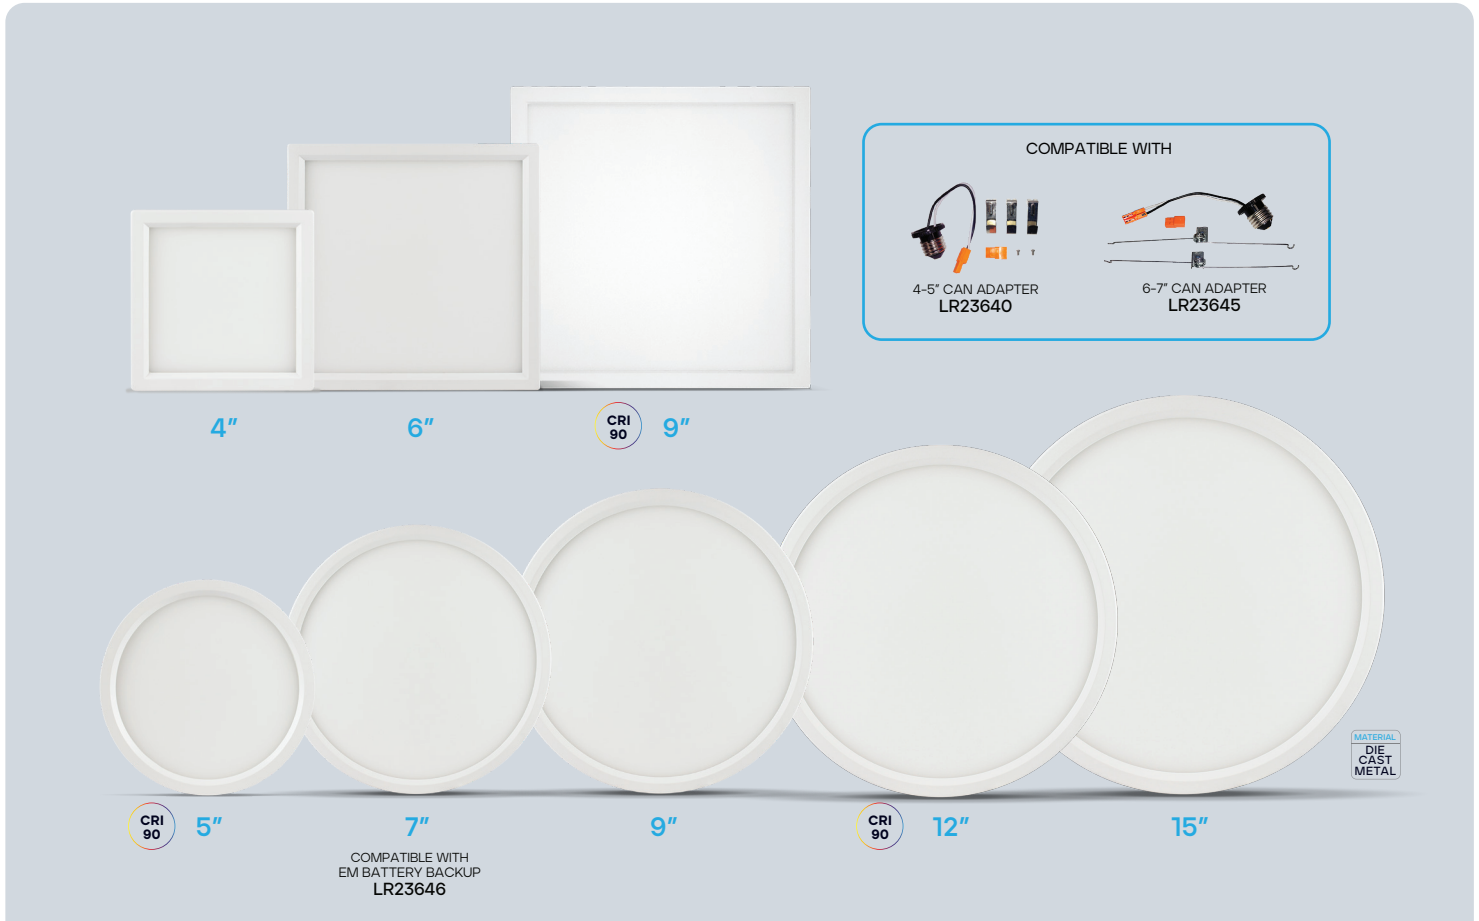

LED SURFACE MOUNT SLIM SERIES - 5 CCT SELECTABLE 4", 5", 6", 7", 9", 12", 15" - ROUND & SQUARE

CRI 90

COLOR SELECTABLE

2700K 3000K 3500K 4000K 5000K

DIMMABLE

TRIAC

WET LOCATION RATED

3 YEAR WARRANTY

ELECTRICAL

		MODEL	DESCRIPTION	POWER	INPUT VOLTS	EFFICACY	LIFETIME	COST/YR
4"	SQ	LR23551	LED10/SLIM4/5CCT/W/SQ	10	120V	60	50,000	\$ 1.20
5"	RD	LR23550	LED10/SLIM5/5CCT/W/RD	10	120V	60	50,000	\$ 1.20
6"	SQ	LR23553	LED15/SLIM6/5CCT/W/SQ	15	120V	63	50,000	\$ 1.81
7"	RD	LR23552	LED15/SLIM7/5CCT/W/RD	15	120V	67	50,000	\$ 1.81
9"	SQ	LR23555	LED18/SLIM9/5CCT/W/SQ	18	120V	67	50,000	\$ 2.17
	RD	LR23554	LED18/SLIM9/5CCT/W/RD	18	120V	67	50,000	\$ 2.17
12"	RD	LR23556	LED22/SLIM12/5CCT/W/RD	22	120V	80	50,000	\$ 2.64
15"	RD	LR23557	LED30/SLIM15/5CCT/W/RD	30	120V	80	50,000	\$ 3.61

CAN ADAPTER

*SOLD SEPARATELY

4-5" CAN ADAPTER

*SOLD SEPARATELY

LR23640

LED/SLIM4-5/CAN-ADAPTER

6-7" CAN ADAPTER

*SOLD SEPARATELY