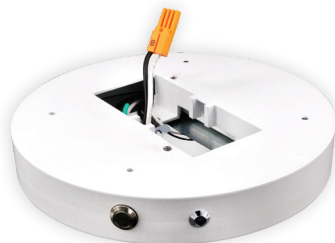

7" EMERGENCY BATTERY BACKUP

7" SLIM BRACKET

LR23646

LED15/SLIM7/RD/EMPK
POWER 15W

*SOLD SEPARATELY

COMPATIBLE WITH:

LR23552