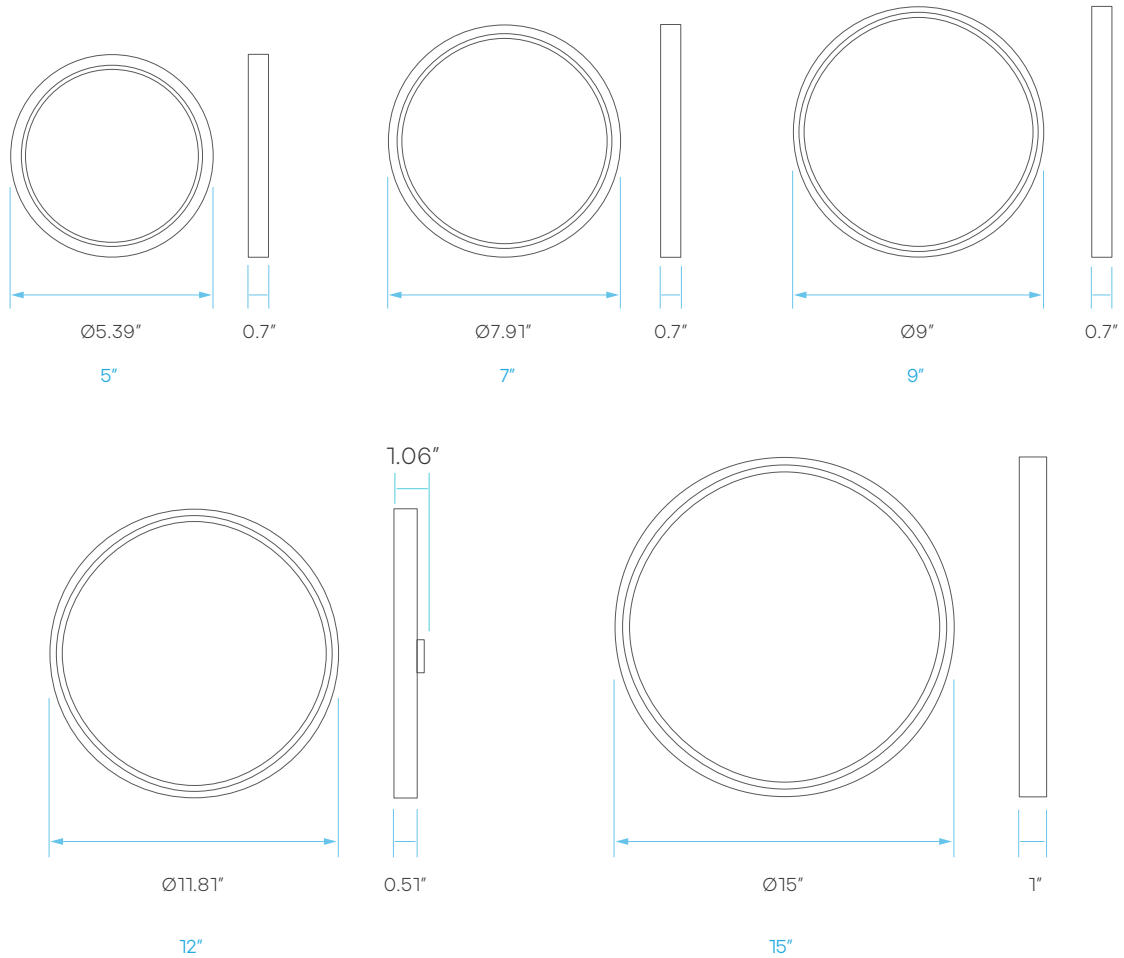

LED SURFACE MOUNT SLIM SERIES - 5 CCT SELECTABLE 4", 5", 6", 7", 9", 12", 15" - ROUND & SQUARE

CRI 90

COLOR SELECTABLE

2700K 3000K 3500K 4000K 5000K

DIMMABLE

TRIAC

WET LOCATION RATED

3 YEAR WARRANTY

ELECTRICAL

		MODEL	DESCRIPTION	POWER	INPUT VOLTS	EFFICACY	LIFETIME	COST/YR
4"	SQ	LR23551	LED10/SLIM4/5CCT/W/SQ	10	120V	60	50,000	\$ 1.20
5"	RD	LR23550	LED10/SLIM5/5CCT/W/RD	10	120V	60	50,000	\$ 1.20
6"	SQ	LR23553	LED15/SLIM6/5CCT/W/SQ	15	120V	63	50,000	\$ 1.81
7"	RD	LR23552	LED15/SLIM7/5CCT/W/RD	15	120V	67	50,000	\$ 1.81
9"	SQ	LR23555	LED18/SLIM9/5CCT/W/SQ	18	120V	67	50,000	\$ 2.17
	RD	LR23554	LED18/SLIM9/5CCT/W/RD	18	120V	67	50,000	\$ 2.17
12"	RD	LR23556	LED22/SLIM12/5CCT/W/RD	22	120V	80	50,000	\$ 2.64
15"	RD	LR23557	LED30/SLIM15/5CCT/W/RD	30	120V	80	50,000	\$ 3.61

PHOTOMETRIC

MODEL	DESCRIPTION	COLOR (CCT)	TEMP	LUMEN	FLOOD	CRI	ETL LISTED
LR23551	LED10/SLIM4/5CCT/W/SQ	2700K/3000K/3500K/4000K/5000K	CCT SELECT	600	90°	90	YES
LR23550	LED10/SLIM5/5CCT/W/RD	2700K/3000K/3500K/4000K/5000K	CCT SELECT	600	90°	80	YES
LR23553	LED15/SLIM6/5CCT/W/SQ	2700K/3000K/3500K/4000K/5000K	CCT SELECT	900	90°	90	YES
LR23552	LED15/SLIM7/5CCT/W/RD	2700K/3000K/3500K/4000K/5000K	CCT SELECT	900	90°	90	YES
LR23555	LED18/SLIM9/5CCT/W/SQ	2700K/3000K/3500K/4000K/5000K	CCT SELECT	1200	90°	80	YES
LR23554	LED18/SLIM9/5CCT/W/RD	2700K/3000K/3500K/4000K/5000K	CCT SELECT	1200	90°	90	YES
LR23556	LED22/SLIM12/5CCT/W/RD	2700K/3000K/3500K/4000K/5000K	CCT SELECT	1600	90°	80	YES
LR23557	LED30/SLIM15/5CCT/W/RD	2700K/3000K/3500K/4000K/5000K	CCT SELECT	2000	120°	90	YES

CAN ADAPTER

*SOLD SEPARATELY

4-5" CAN ADAPTER

*SOLD SEPARATELY

LR23640

LED/SLIM4-5/CAN-ADAPTER

6-7" CAN ADAPTER

*SOLD SEPARATELY