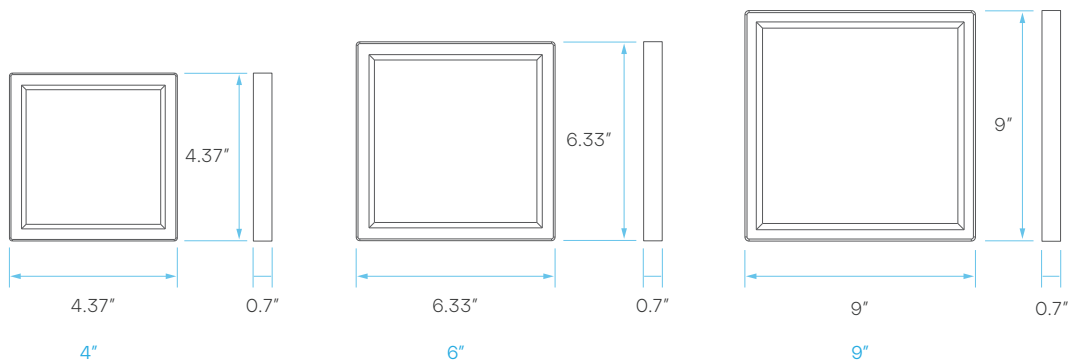

LED SURFACE MOUNT SLIM SERIES - 5 CCT SELECTABLE 4", 5", 6", 7", 9", 12", 15" - ROUND & SQUARE

CRI 90

COLOR SELECTABLE

2700K 3000K 3500K 4000K 5000K

DIMMABLE

TRIAC

WET LOCATION RATED

3 YEAR WARRANTY

PHOTOMETRIC

MODEL	DESCRIPTION	COLOR (CCT)	TEMP	LUMEN	FLOOD	CRI	ETL LISTED
LR23551	LED10/SLIM4/5CCT/W/SQ	2700K/3000K/3500K/4000K/5000K	CCT SELECT	600	90°	90	YES
LR23550	LED10/SLIM5/5CCT/W/RD	2700K/3000K/3500K/4000K/5000K	CCT SELECT	600	90°	80	YES
LR23553	LED15/SLIM6/5CCT/W/SQ	2700K/3000K/3500K/4000K/5000K	CCT SELECT	900	90°	90	YES
LR23552	LED15/SLIM7/5CCT/W/RD	2700K/3000K/3500K/4000K/5000K	CCT SELECT	900	90°	90	YES
LR23555	LED18/SLIM9/5CCT/W/SQ	2700K/3000K/3500K/4000K/5000K	CCT SELECT	1200	90°	80	YES
LR23554	LED18/SLIM9/5CCT/W/RD	2700K/3000K/3500K/4000K/5000K	CCT SELECT	1200	90°	90	YES
LR23556	LED22/SLIM12/5CCT/W/RD	2700K/3000K/3500K/4000K/5000K	CCT SELECT	1600	90°	80	YES
LR23557	LED30/SLIM15/5CCT/W/RD	2700K/3000K/3500K/4000K/5000K	CCT SELECT	2000	120°	90	YES