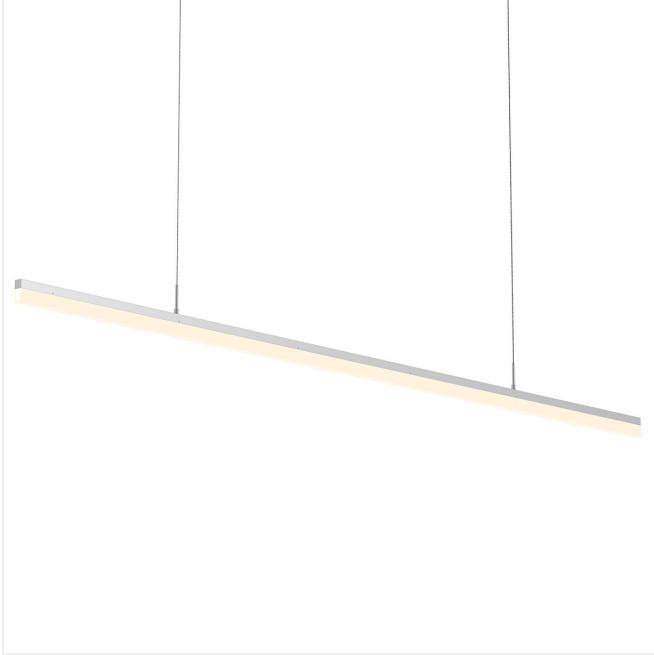

Project:

Stiletto LED Pendant Spec Sheet

SKU: 2349.16

Stiletto's ultra-sophisticated and extraordinarily precise solid acrylic is thrust through a minimally present aluminum channel, radiating perfectly even LED illumination from within. Also available as a [Dimmable LED Sconce/Bath Bar](#) and [Stiletto Lungo LED Wall Bar](#).

Learn more: <https://sonnemanlight.com/stiletto-led-pendant>

Type #:

Dimensions

Height:	1.75"
Width:	71.5"
Length:	0.75"
Canopy/Backplate/Base:	4.5"
Hanging Details:	6' Adjustable Cord
Size:	72"
Canopy/Backplate/Base Height:	0.5"

Installation

Installation:	Licensed electrician required
Sloped Ceiling Compatible?:	Adapter Available up to 45°
Cord Length:	6 ft
Minimum Hanging Height:	6"
Maximum Hanging Height:	78"

Shipping

Carton 1 L x W x H:	76" X 5" X 8"
Carton 1 Gross Weight:	9 LBS