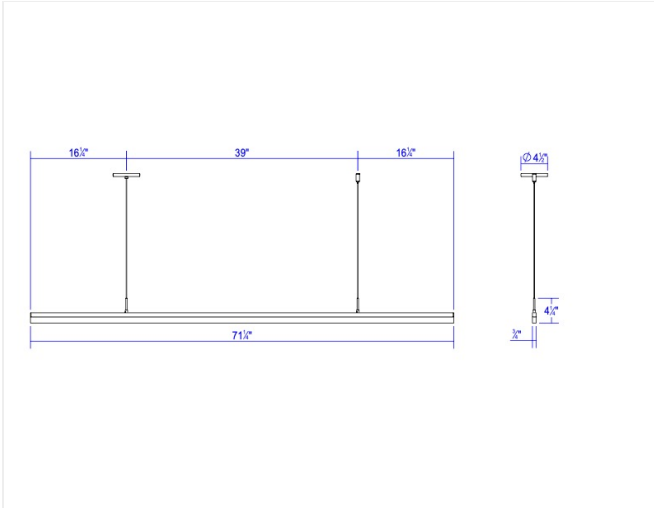

Project:

Stiletto LED Pendant Spec Sheet

SKU: 2349.16

Stiletto's ultra-sophisticated and extraordinarily precise solid acrylic is thrust through a minimally present aluminum channel, radiating perfectly even LED illumination from within. Also available as a [Dimmable LED Sconce/Bath Bar](#) and [Stiletto Lungo LED Wall Bar](#).

Learn more: <https://sonnemanlight.com/stiletto-led-pendant>

Type #:

Dimensions

Height:	1.75"
Width:	71.5"
Length:	0.75"
Canopy/Backplate/Base:	4.5"
Hanging Details:	6' Adjustable Cord
Size:	72"
Canopy/Backplate/Base Height:	0.5"

Electrical Specs

Bulb(s) Included?:	Yes
Bulb 1 Type:	Integral LED
Bulb Quantity:	1
Input Voltage:	120-277VAC
Wattage:	25
Initial Lumens:	2080
Delivered Lumens:	1670
Kelvin:	3000K
CRI:	90
Power Supply Type:	Driver
Power Supply Quantity:	1
Power Supply Location:	Outlet Box
Dimming Type:	TRIAC & ELV @ 120V / 0-10V
Bulb Max Wattage:	25

Installation

Installation:	Licensed electrician required
Sloped Ceiling Compatible?:	Adapter Available up to 45°
Cord Length:	6 ft
Minimum Hanging Height:	6"
Maximum Hanging Height:	78"

Shipping

Carton 1 L x W x H:	76" X 5" X 8"
Carton 1 Gross Weight:	9 LBS