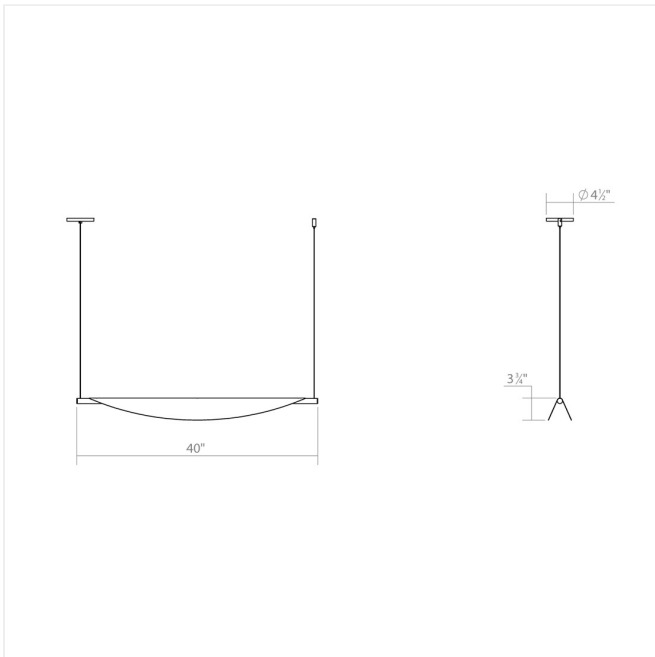

Project:

Tela LED Pendant Spec Sheet

SKU: 3121.18

Elegantly draped along the axis of a tubular LED source, this flowing reflector directs the linear illumination downward. Tela can be used singularly or in an end-to-end linear configuration of multiple lengths as desired. Its sophisticated simplicity brings a sculptural flowing rhythm along a surface or within a linear space.

Learn more: <https://sonnemanlight.com/tela-led-pendant>

Type #:

Dimensions

Height:	3.5"
Width:	40"
Length:	3.75"
Canopy/Backplate/Base:	4.5"
Hanging Details:	6' Adjustable Cord/Cable
Size:	Single Pendant
Canopy/Backplate/Base Height:	0.5"

Electrical Specs

Bulb(s) Included?:	Yes
Bulb 1 Type:	Integral LED
Bulb Quantity:	1
Input Voltage:	120VAC
Wattage:	15
Initial Lumens:	2100
Delivered Lumens:	1470
Color Temperature:	3000K
CRI:	90
Power Supply Type:	Driver
Power Supply Quantity:	1
Power Supply Location:	Outlet Box
Dimming Type:	TRIAC/ELV
Bulb Max Wattage:	15

Installation

Installation:	Licensed electrician required
Sloped Ceiling Compatible?:	Adapter Available
Minimum Hanging Height:	5"
Maximum Hanging Height:	77"

Shipping

Carton 1 L x W x H:	49" X 8" X 8"
Carton 1 Gross Weight:	7 LBS