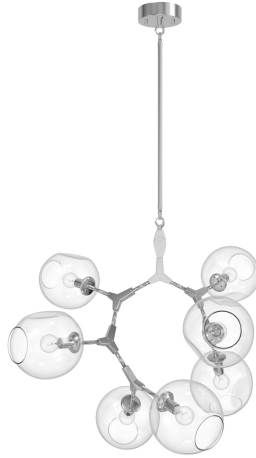

AVE

L I G H T I N G

Item#: HF8070-CH

Product Type Chandelier
Collection Name Fairfax Ave.
Finish Matte Chrome
Length-Ext. 30 in.
Width 28 in.
Height 26 in.
Weight 10 lbs
Voltage 120
Lumens N/A
Listing UL
Light Source BULB
Bulb Quantity 7
Bulb Wattage 40
Bulb Base Type A19
Bulb Included No
Dimmable Yes
Sloped Install Yes
Warranty 1 Year Limited Electrical Warranty

COMPANY NAME:
DATE:
PROJECT NAME:
LOCATION:
APPROVED BY:
PRODUCT ITEM CODE: HF8070-CH