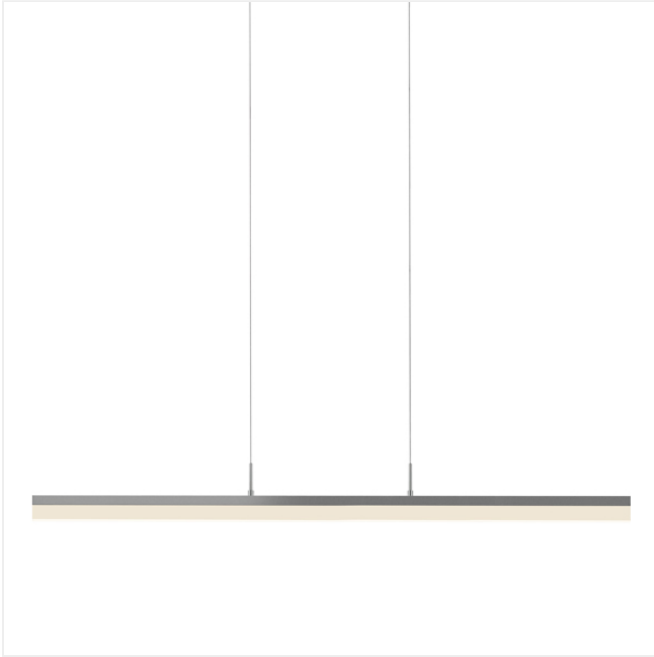

Project:

Stiletto LED Pendant Spec Sheet

SKU: 2347.16

Stiletto's ultra-sophisticated and extraordinarily precise solid acrylic is thrust through a minimally present aluminum channel, radiating perfectly even LED illumination from within. Also available as a [Dimmable LED Sconce/Bath Bar](#) and [Stiletto Lungo LED Wall Bar](#).

Learn more: <https://sonnemanlight.com/stiletto-led-pendant>

Type #:

Dimensions

Height:	4.25"
Width:	44.25"
Length:	0.75"
Size:	44"
Canopy/Backplate/Base Width:	16"
Canopy/Backplate/Base Depth:	4.75"

Electrical Specs

Available Color Temperatures

Available Color Temperatures:	3000k
-------------------------------	-------