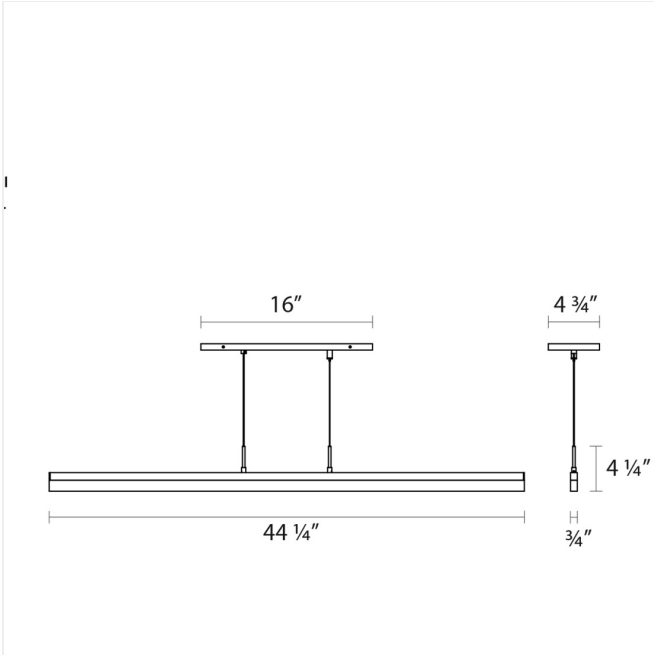

Project:

Stiletto LED Pendant Spec Sheet

SKU: 2347.16

Stiletto's ultra-sophisticated and extraordinarily precise solid acrylic is thrust through a minimally present aluminum channel, radiating perfectly even LED illumination from within. Also available as a [Dimmable LED Sconce/Bath Bar](#) and [Stiletto Lungo LED Wall Bar](#).

Learn more: <https://sonnemanlight.com/stiletto-led-pendant>

Type #:

Dimensions

Height:	4.25"
Width:	44.25"
Length:	0.75"
Size:	44"
Canopy/Backplate/Base Width:	16"
Canopy/Backplate/Base Depth:	4.75"

Electrical Specs

Installation

Installation:	Licensed electrician required
Sloped Ceiling Compatible?:	Not Compatible
Cord Length:	6 ft
Minimum Hanging Height:	6"

Shipping

Carton 1 L x W x H:	48" X 10" X 10"
Carton 1 Gross Weight:	9 LBS