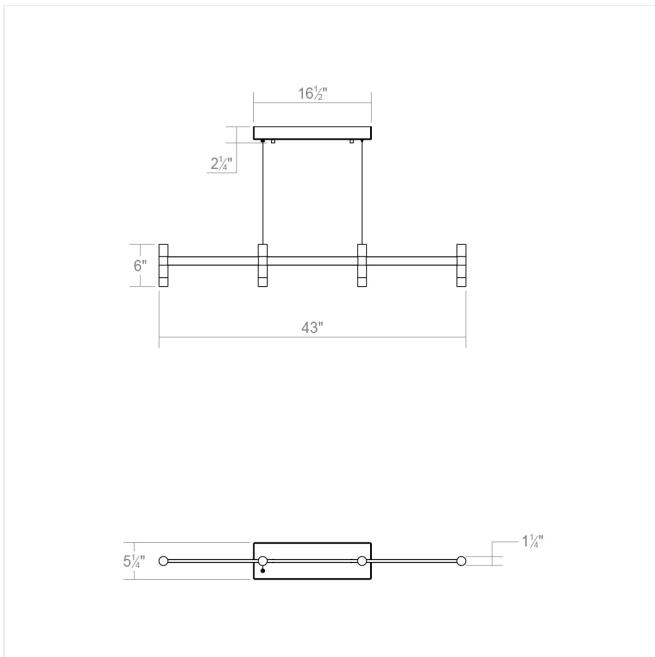

Project:

Systema Staccato Linear Pendant Spec Sheet

SKU: 1784.25

Lightly scaled geometric elements form expansive intersecting or linear constructions of modern minimalism in a variety of configurations with a range of available luminaires. Crisp rectilinear bars support minimal tubular elements with luminous trims, extensions, or shaded reflectors for general and directed lighting functionality. Systema Staccato Linear Pendants are available in multiple sizes and are easy to customize with cone, pan, or drum shades. The Systema Staccato Linear Pendant includes Drum Trims. If you are not using a configuration with shades, you can select [alternate trims](#), which can be ordered separately.

Learn more: <https://sonnemanlight.com/systema-staccato-linear-pendant>

Type #:

Dimensions

Height:	6"
Length:	43.25"
Diameter:	48"
Size:	4 Light

Electrical Specs

Bulb(s) Included?:	Yes
Bulb 1 Type:	Integral LED
Bulb Quantity:	4
Input Voltage:	120VAC
Wattage:	18
Initial Lumens:	1200
Delivered Lumens:	600
Color Temperature:	3000K
CRI:	90
Power Supply Type:	Driver
Power Supply Quantity:	1
Power Supply Location:	Outlet Box
Dimming Type:	TRIAC/ELV

Installation

Installation:	Licensed electrician required
Sloped Ceiling Compatible?:	Not Compatible
Cord Length:	20' Adjustable Cable
Minimum Hanging Height:	8"
Maximum Hanging Height:	246"

Shade

Shade Material:	Frosted Acrylic
-----------------	-----------------