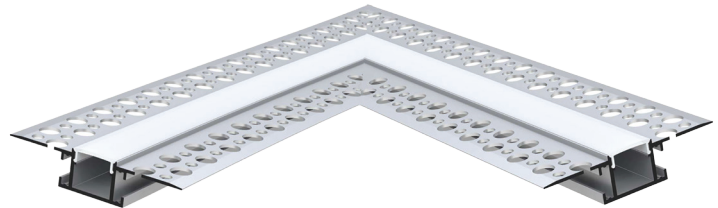

CONNECTOR OPTIONS

LR43096

LED/CNLR/MI/V6/COR/L
LATERAL CONNECTOR