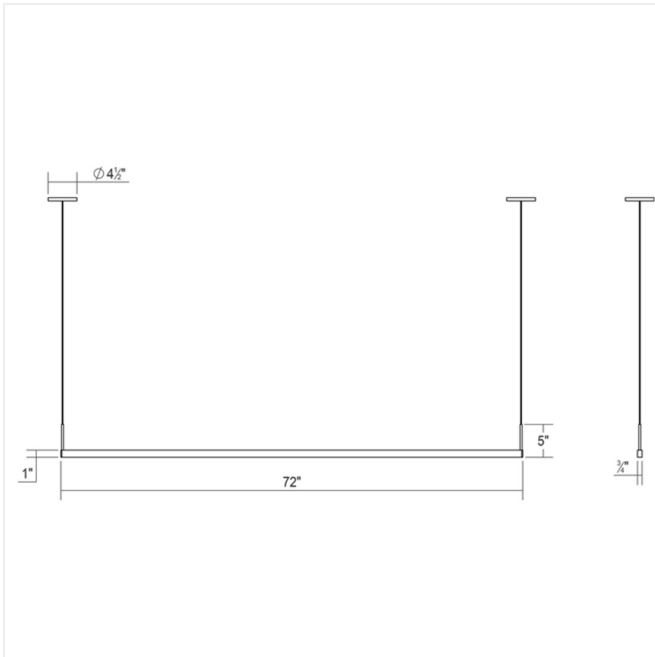

Project:

Thin-Line LED Pendant Spec Sheet

SKU: 2818.16-6

A system of minimally scaled LED linear pendants, [uplight/downlight wall bars](#), and [indirect light wall bars](#). Thin-Line is offered in a variety of lengths, finishes, and lighting configurations. Thin-Line Pendants are available in single- and double-sided configurations; the single-sided configurations can be installed as a downlight or up-light, providing direct or indirect illumination. The driver for this fixture must be installed in a remote location. If you would like the look of a smaller canopy than our standard, our [Optional Mini Box Canopy](#) is also available for the Thin-Line LED Pendant.

Learn more: <https://sonnemanlight.com/thin-line-led-pendant>

Type #:

Dimensions

Height:	5"
Width:	72"
Length:	0.75"
Canopy/Backplate/Base:	4.5"
Hanging Details:	6' Adjustable Cord
Size:	6' Two-Sided
Canopy/Backplate/Base Height:	0.5"