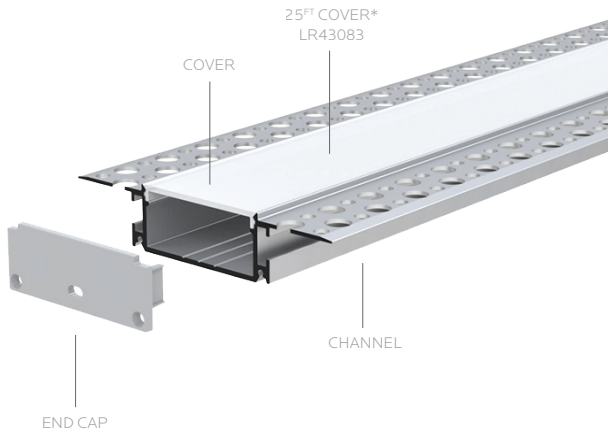

LR43080

LED/CNLR/MI/V7/8/SV/PC/KIT
RECESSED - PLASTER IN

LENGTH:	96"
MATERIAL:	ALUMINUM
END CAP MATERIAL:	PVC
COVER:	MILKY PC
FINISH:	ANODIZED SILVER
FIELD CUTTABLE:	YES
LOCATION:	DRY

TAPE LIGHT COMPATIBILITY:

POWER RATE:	≤45W/M
TAPE WIDTH:	≤37MM

- LR44100 · LR44101 · LR44102 · LR44103 · LR44104
- LR44120 · LR44121 · LR44122 · LR44123 · LR44124
- LR44200 · LR44201 · LR44202 · LR44203 · LR44204
- LR44300 · LR44301 · LR44302 · LR44303 · LR44304
- LR44400 · LR44401 · LR44402 · LR44403 · LR44404
- LR44500 · LR44501 · LR44502 · LR44503 · LR44504
- LR44600 · LR44601 · LR44602 · LR44603 · LR44604

DIMENSIONS

BUNDLE COMPONENTS (INCLUDED)

END CAP
PC COVER

BUNDLE COMPONENTS (*SOLD SEPARATELY)

25FT PC COVER: LR43083 - LED/CNLR/MI/V7/CVR/PC25ft

CONNECTOR OPTIONS

LR43086

LED/CNLR/MI/V7/COR/L
LATERAL CONNECTOR