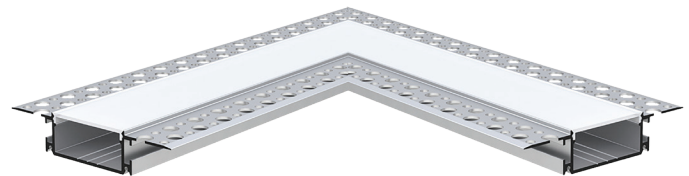

LR43080

LED/CNLR/MI/V7/8/SV/PC/KIT
RECESSED - PLASTER IN

LENGTH:	96"
MATERIAL:	ALUMINUM
END CAP MATERIAL:	PVC
COVER:	MILKY PC
FINISH:	ANODIZED SILVER
FIELD CUTTABLE:	YES
LOCATION:	DRY

TAPE LIGHT COMPATIBILITY:

DIMENSIONS

BUNDLE COMPONENTS (INCLUDED)

END CAP
PC COVER

BUNDLE COMPONENTS (*SOLD SEPARATELY)

25FT PC COVER: LR43083 - LED/CNLR/MI/V7/CVR/PC25ft

CONNECTOR OPTIONS

LR43086

LED/CNLR/MI/V7/COR/L
LATERAL CONNECTOR