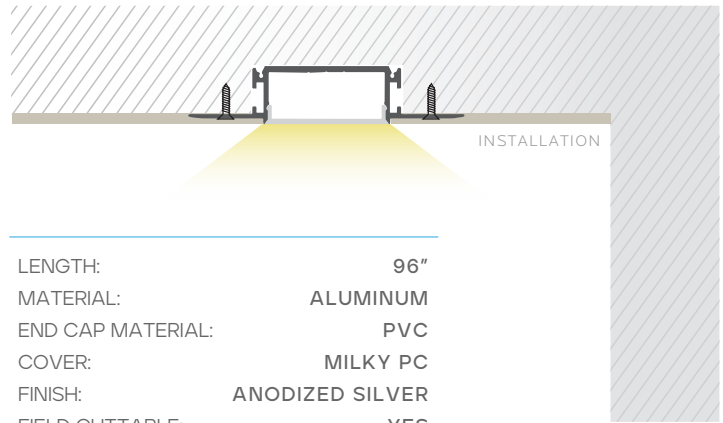

LR43080

LED/CNLR/MI/V7/8/SV/PC/KIT
RECESSED - PLASTER IN

LENGTH:	96"
MATERIAL:	ALUMINUM
END CAP MATERIAL:	PVC
COVER:	MILKY PC
FINISH:	ANODIZED SILVER
FIELD CUTTABLE:	YES
LOCATION:	DRY

TAPE LIGHT COMPATIBILITY:

POWER RATE:	≤45W/M
TAPE WIDTH:	≤37MM

- LR44100 · LR44101 · LR44102 · LR44103 · LR44104
- LR44120 · LR44121 · LR44122 · LR44123 · LR44124
- LR44200 · LR44201 · LR44202 · LR44203 · LR44204
- LR44300 · LR44301 · LR44302 · LR44303 · LR44304
- LR44400 · LR44401 · LR44402 · LR44403 · LR44404
- LR44500 · LR44501 · LR44502 · LR44503 · LR44504
- LR44600 · LR44601 · LR44602 · LR44603 · LR44604

DIMENSIONS

BUNDLE COMPONENTS (INCLUDED)

END CAP
PC COVER

BUNDLE COMPONENTS (*SOLD SEPARATELY)

25FT PC COVER: LR43083 - LED/CNLR/MI/V7/CVR/PC25ft

CONNECTOR OPTIONS

LR43086

LED/CNLR/MI/V7/COR/L
LATERAL CONNECTOR