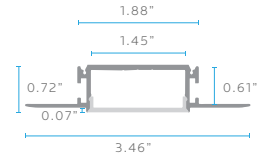

LR43080

LED/CNLR/MI/V7/8/SV/PC/KIT
RECESSED - PLASTER IN

LENGTH:	96"
MATERIAL:	ALUMINUM
END CAP MATERIAL:	PVC
COVER:	MILKY PC
FINISH:	ANODIZED SILVER
FIELD CUTTABLE:	YES
LOCATION:	DRY

TAPE LIGHT COMPATIBILITY:

POWER RATE:	≤45W/M
TAPE WIDTH:	≤37MM

- LR44100 · LR44101 · LR44102 · LR44103 · LR44104
- LR44120 · LR44121 · LR44122 · LR44123 · LR44124
- LR44200 · LR44201 · LR44202 · LR44203 · LR44204
- LR44300 · LR44301 · LR44302 · LR44303 · LR44304
- LR44400 · LR44401 · LR44402 · LR44403 · LR44404
- LR44500 · LR44501 · LR44502 · LR44503 · LR44504
- LR44600 · LR44601 · LR44602 · LR44603 · LR44604

DIMENSIONS

BUNDLE COMPONENTS (INCLUDED)

END CAP
PC COVER

BUNDLE COMPONENTS (*SOLD SEPARATELY)

25FT PC COVER: LR43083 - LED/CNLR/MI/V7/CVR/PC25ft

CONNECTOR OPTIONS

LR43086

LED/CNLR/MI/V7/COR/L
LATERAL CONNECTOR