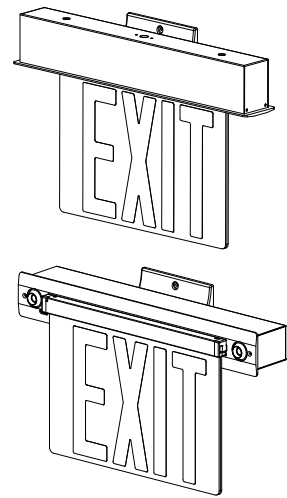

Surface recessed wall mount