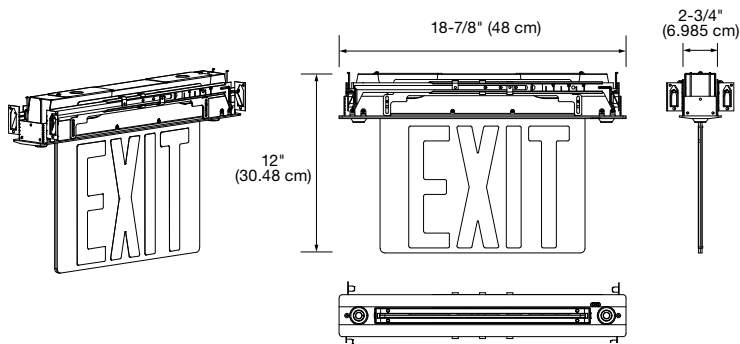

8NYC Series

NYC extruded aluminum edge-lit combo

EXIT sign on mirror panel

Construction

- Extruded aluminum trim plate
- 8 inch EXIT lettering legend, available in red
- Acrylic panel
- Single face red on clear, double face red on mirror
- Lamp heads are fully adjustable
- 2.5W, 400 lumens per head

Dimensions (Dimensions are approximate and subject to change):

Surface ceiling mount

Surface recessed wall mount

Recessed mount

Recessed wall mount

Power consumption chart

Series	AC input	Battery	Voltage
8NYC3RM-2HO	120/277VAC, 60Hz	NI-MH SC 2500mAh	3.6V

Ordering format

Series	Face/Arrow (Universal mounting)	Color	Input
8NYC	3RM= Universal faces	Blank= Brushed aluminum	-2HO= 2 high output LED lights

Example: 8NYC3RM-2HO