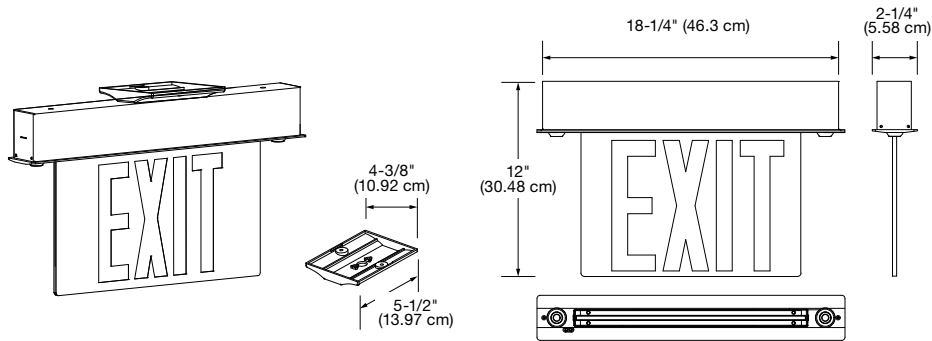

Dimensions (Dimensions are approximate and subject to change):

Surface ceiling mount