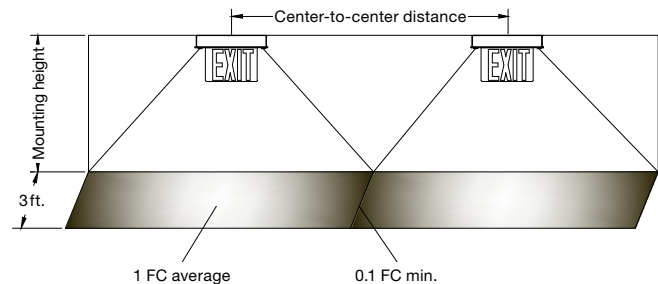

8NYC Series

NYC extruded aluminum edge-lit combo

EXIT sign on mirror panel

Construction

- Extruded aluminum trim plate
- 8 inch EXIT lettering legend, available in red
- Acrylic panel
- Single face red on clear, double face red on mirror
- Lamp heads are fully adjustable
- 2.5W, 400 lumens per head

Warranty (subject to proper installation and maintenance)

Unit has a three-year limited warranty

Detailed warranty terms located online at: www.lightalarms.com

Photometric performance

	Spacing center-to-center (feet)
Series	7.5 feet mounting height
8NYC3RM-2HO	30'

Dimensions (Dimensions are approximate and subject to change):

Surface ceiling mount

Surface recessed wall mount

Recessed mount

Recessed wall mount

Power consumption chart

Series	AC input	Battery	Voltage
8NYC3RM-2HO	120/277VAC, 60Hz	NI-MH SC 2500mAh	3.6V

Ordering format

Series	Face/Arrow (Universal mounting)	Color	Input
8NYC	3RM= Universal faces	Blank= Brushed aluminum	-2HO= 2 high output LED lights

Example: 8NYC3RM-2HO