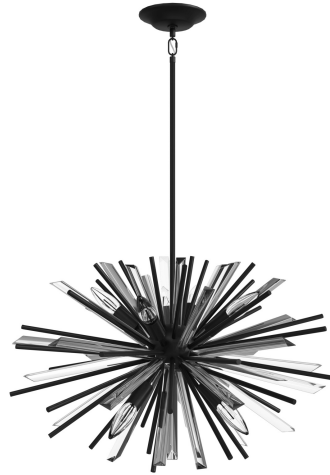

AVE

L I G H T I N G

Item#: HF8201-BK

Product Type Chandelier
Collection Name Palisades Ave.
Finish Black
Length-Ext. 24 in.
Width 24 in.
Height 15 in.
Weight 18 lbs
Voltage 120
Lumens N/A
Listing ETL
Light Source BULB
Bulb Quantity 6
Bulb Wattage 60
Bulb Base Type E12
Bulb Included No
Dimmable Yes
Sloped Install Yes
Warranty 1 Year Limited Electrical Warranty