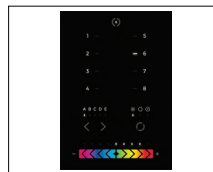

STICK-KE2
RGB Controller