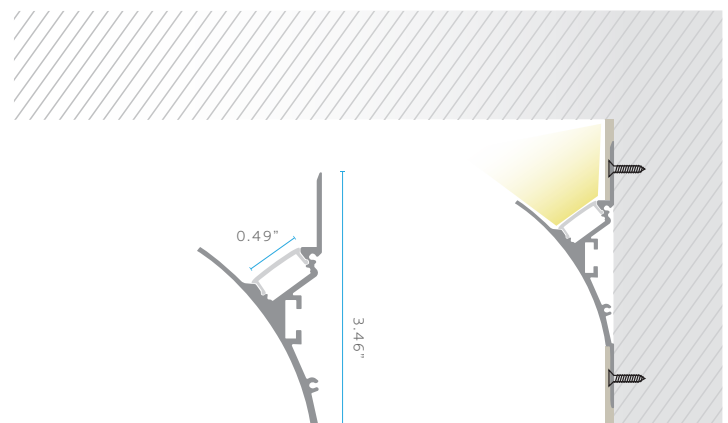

LR43420

LED/CNLC/MI/V4/8/PW/PC/KIT

RECESSED - PLASTER IN

BUNDLE COMPONENTS (INCLUDED)

END CAP
PC COVER

SPECIFICATIONS

LENGTH:	96"
MATERIAL:	ALUMINUM
END CAP MATERIAL:	PVC
COVER:	MILKY PC
FINISH:	POWDER WHITE
FIELD CUTTABLE:	YES
LOCATION:	DRY

TAPE LIGHT COMPATIBILITY:

POWER RATE:	≤15W/M
TAPE WIDTH:	≤12MM

- LR44100 · LR44101 · LR44102 · LR44103 · LR44104
- LR44120 · LR44121 · LR44122 · LR44123 · LR44124
- LR44200 · LR44201 · LR44202 · LR44203 · LR44204
- LR44300 · LR44301 · LR44302 · LR44303 · LR44304
- LR44400 · LR44401 · LR44402 · LR44403 · LR44404
- LR44500 · LR44501 · LR44502 · LR44503 · LR44504
- LR44600 · LR44601 · LR44602 · LR44603 · LR44604

INSTALLATION

DIMENSIONS