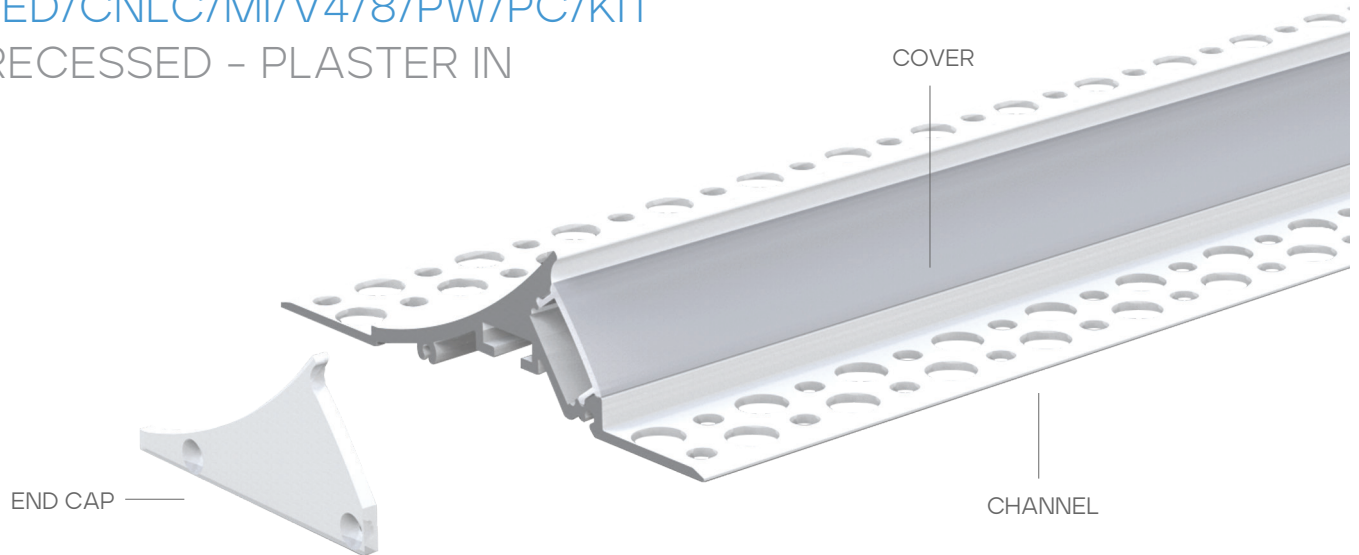

LR43420

LED/CNLC/MI/V4/8/PW/PC/KIT

RECESSED - PLASTER IN

BUNDLE COMPONENTS (INCLUDED)

END CAP
PC COVER

SPECIFICATIONS

LENGTH:	96"
MATERIAL:	ALUMINUM
END CAP MATERIAL:	PVC
COVER:	MILKY PC
FINISH:	POWDER WHITE
FIELD CUTTABLE:	YES
LOCATION:	DRY

TAPE LIGHT COMPATIBILITY:

POWER RATE:	≤15W/M
TAPE WIDTH:	≤12MM

- LR44100 · LR44101 · LR44102 · LR44103 · LR44104
- LR44120 · LR44121 · LR44122 · LR44123 · LR44124
- LR44200 · LR44201 · LR44202 · LR44203 · LR44204
- LR44300 · LR44301 · LR44302 · LR44303 · LR44304
- LR44400 · LR44401 · LR44402 · LR44403 · LR44404
- LR44500 · LR44501 · LR44502 · LR44503 · LR44504
- LR44600 · LR44601 · LR44602 · LR44603 · LR44604

INSTALLATION

DIMENSIONS