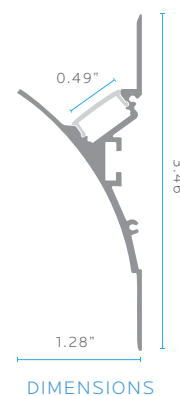

LR43420

LED/CNLC/MI/V4/8/PW/PC/KIT

RECESSED - PLASTER IN

BUNDLE COMPONENTS (INCLUDED)

END CAP
PC COVER

SPECIFICATIONS

LENGTH:	96"
MATERIAL:	ALUMINUM
END CAP MATERIAL:	PVC
COVER:	MILKY PC
FINISH:	POWDER WHITE
FIELD CUTTABLE:	YES
LOCATION:	DRY

TAPE LIGHT COMPATIBILITY:

POWER RATE:	≤15W/M
TAPE WIDTH:	≤12MM

- LR44100 · LR44101 · LR44102 · LR44103 · LR44104
- LR44120 · LR44121 · LR44122 · LR44123 · LR44124
- LR44200 · LR44201 · LR44202 · LR44203 · LR44204
- LR44300 · LR44301 · LR44302 · LR44303 · LR44304
- LR44400 · LR44401 · LR44402 · LR44403 · LR44404
- LR44500 · LR44501 · LR44502 · LR44503 · LR44504
- LR44600 · LR44601 · LR44602 · LR44603 · LR44604

INSTALLATION

DIMENSIONS