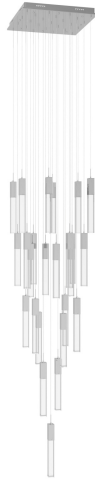

AVE

L I G H T I N G

Item#: HF1904-25-GL-CH-C

Product Type Pendant - Multi Port
Collection Name The Original Glacier
Finish Polished Chrome
Length-Ext. 28 in.
Width 28 in.
Height 174 in.
Weight 194 lbs
Voltage 120
Lumens 7000
Listing UL
Light Source BULB
Bulb Quantity 25
Bulb Wattage 6.5
Bulb Base Type GU10 LED
Bulb Included Yes
Dimmable Yes
Sloped Install Yes
Warranty 1 Year Limited Electrical Warranty

COMPANY NAME:
DATE:
PROJECT NAME:
LOCATION:
APPROVED BY:
PRODUCT ITEM CODE: HF1904-25-GL-CH-C