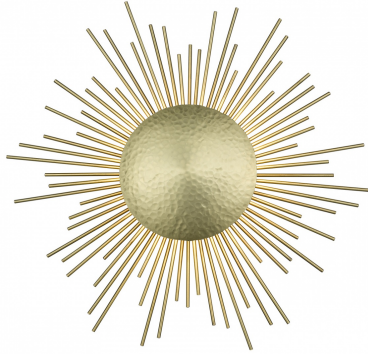

# AVE

L I G H T I N G

## Item#: HF5099-HBB

Product Type Wall Sconce  
Collection Name Marquee St.  
Finish Hammered Brushed Brass  
Length-Ext. 4 in.  
Width 22 in.  
Height 22 in.  
Weight 6 lbs  
Voltage 120  
Lumens 900  
Listing UL  
Light Source BULB  
Bulb Quantity 3  
Bulb Wattage 40  
Bulb Base Type G9 LED  
Bulb Included Yes  
Dimmable Yes  
Sloped Install Yes  
Warranty 1 Year Limited Electrical Warranty