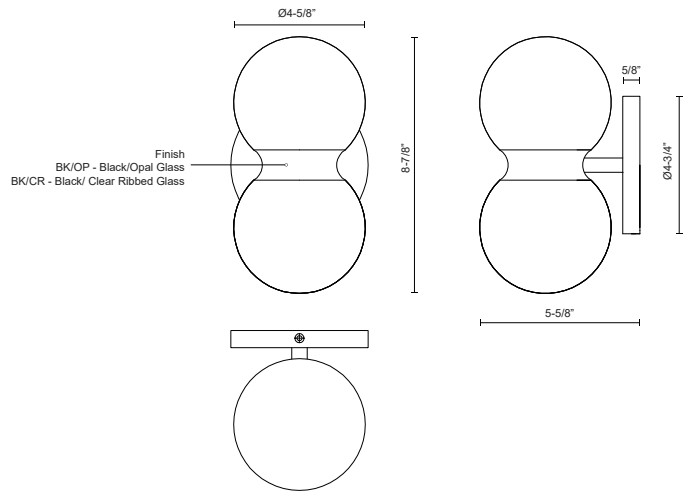

EW77209-BK/CR
Black/Clear Ribbed
Glass

EW77209-BK/OP
Black/Opal Matte
Glass

DESCRIPTION

Embrace the enchanting glow of Peri, where simplicity meets sophistication. With its matte black elegance and clear ribbed or matte opal glass accents, this exterior-rated outdoor wall sconce sets the stage for intimate moments under the stars. Let Peri's integrated LED light guide your path to love, illuminating your outdoor space with a timeless allure.

- Matte Opal or Clear Ribbed Glass options
- Matte Back finish
- Exterior rated for indoor or outdoor use
- Perfect for front doors, garage, or bathroom usage

SPECIFICATION DETAILS

Fixture Dimensions	W4-5/8" x H8-7/8" x E5-5/8"
Height from center	4-1/2"
Light Source	AC LED Module
Wattage	11W
Total Lumens	850lm
Delivered Lumens	BK/CR-583lm BK/OP-467lm
Voltage	120V
Color Temperature	3000K
CRI (Ra)	90CRI
Optional Color Temps	2700K - 5000K Available, Minimum Order Quantities Apply
LED Rated Life	50,000 hours
Dimming	100% - 10%, ELV Dimmer (Not Included)
Diffuser Details	Frosted PC
Glass Details	Clear Ribbed Glass; Opal Glass;
Location	Wet
Illumination Direction	Up/Down
Mounting Style	Wall Mount, All Orientation
Canopy Dimensions	D4-3/4" x E5/8"
Material	Aluminum + Glass
Paint Finish	BK02