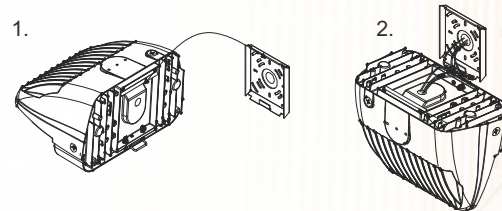

Surface Mounting