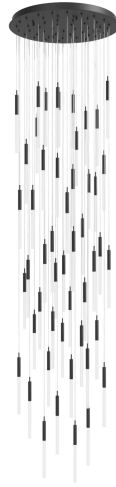

AVE

L I G H T I N G

Item#: HF2051-FR-BK

Product Type Pendant - Multi Port
Collection Name Main St.
Finish Black
Length-Ext. 37 in. in.
Width 37 in. in.
Height 158 in. in.
Weight 54 lbs
Voltage 120
Lumens 9300
Listing UL
Light Source BULB
Bulb Quantity 31
Bulb Wattage 3
Bulb Base Type G9 LED
Bulb Included Yes
Dimmable Yes
Sloped Install Yes
Warranty 1 Year Limited Electrical Warranty

COMPANY NAME:
DATE:
PROJECT NAME:
LOCATION:
APPROVED BY:
PRODUCT ITEM CODE: HF2051-FR-BK