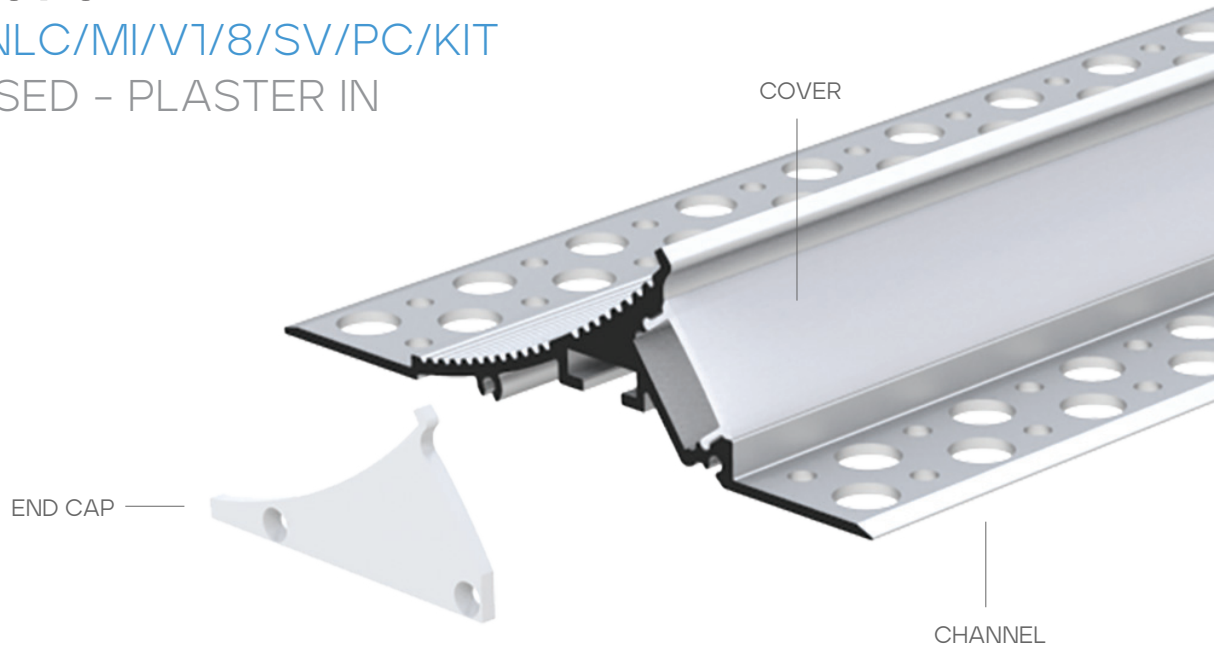

## LR43070

LED/CNLC/MI/V1/8/SV/PC/KIT

RECESSED - PLASTER IN

### BUNDLE COMPONENTS (INCLUDED)

END CAP  
PC COVER

### SPECIFICATIONS

LENGTH:	96"
MATERIAL:	ALUMINUM
END CAP MATERIAL:	PVC
COVER:	MILKY PC
FINISH:	POWDER WHITE
FIELD CUTTABLE:	YES
LOCATION:	DRY