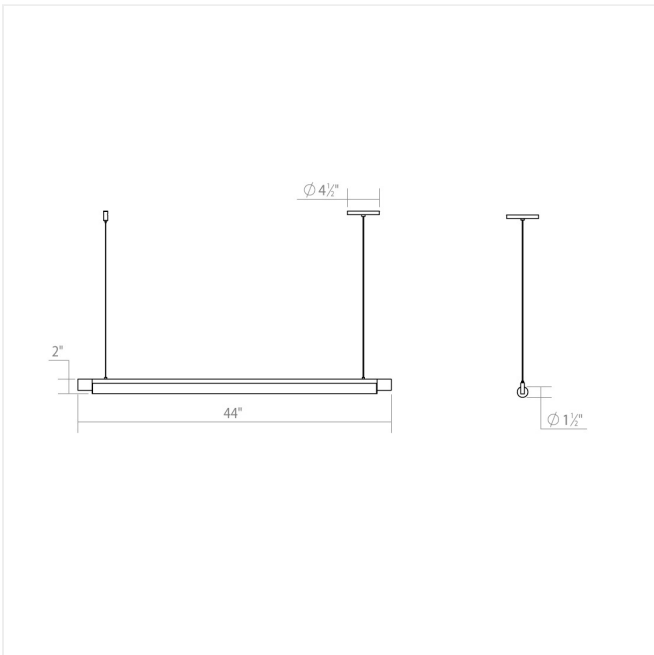

# Keel LED Pendant Spec Sheet

SKU: 3826.25

Suspended with architectural precision, Keel Pendant offers a modern yet minimal presence that is functional for any interior design. In addition to this Pendant, Keel is also available as a [Bath Bar](#), a free-standing [Floor Lamp](#), and wall-mounted as a [Wall Lamp](#). These crisply intersecting forms bring multiple lighting applications to the task with architectural precision.

## Dimensions

Height:	2"
Width:	44"
Length:	1.5"
Canopy/Backplate/Base:	4.5"
Hanging Details:	6' Adjustable Cord/Cable
Size:	44"
Canopy/Backplate/Base Height:	0.5"

## Available Sizes

Available Sizes:	44", 60"
------------------	----------