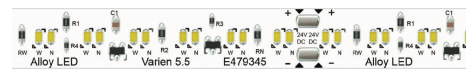

Varien 5.5

- High output