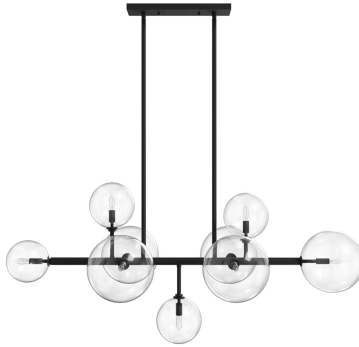

## Item#: HF4209-BK

Product Type Chandelier  
Collection Name Delilah  
Finish Black  
Length-Ext. 51 in.  
Width 24 in.  
Height 24 in.  
Weight 20 lbs  
Voltage 120  
Lumens N/A  
Listing ETL  
Light Source BULB  
Bulb Quantity 9  
Bulb Wattage 10  
Bulb Base Type E12  
Bulb Included No  
Dimmable Yes  
Sloped Install Yes  
Warranty 1 Year Limited Electrical Warranty