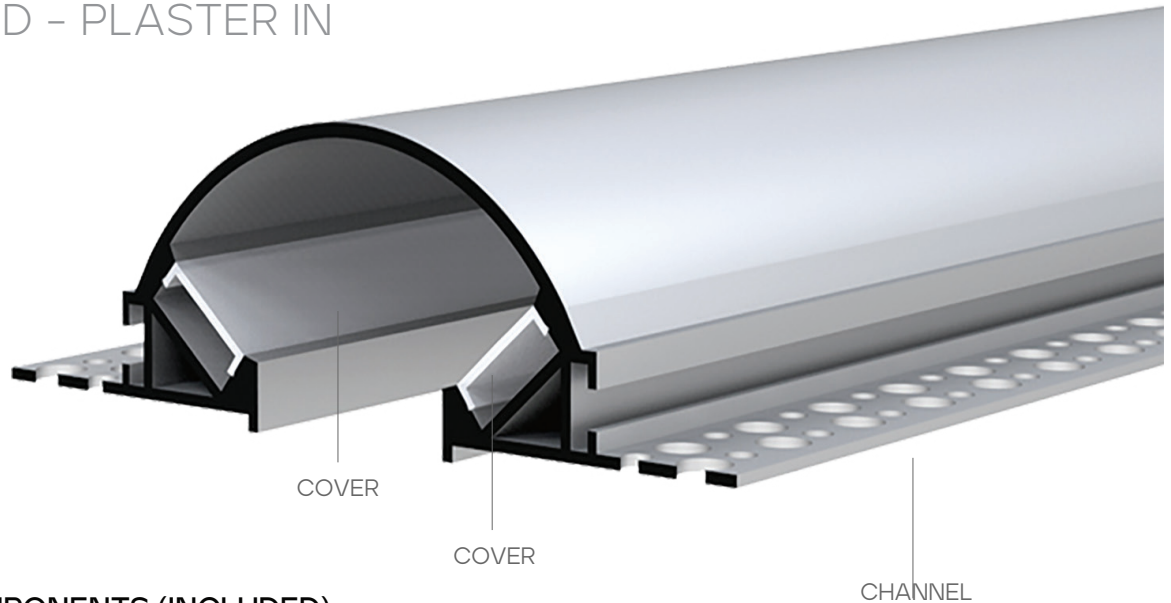

LR43370

LED/CNLWW/MI/V3/8/SV/PC/KIT

RECESSED - PLASTER IN

BUNDLE COMPONENTS (INCLUDED)

END CAP
PC COVER

SPECIFICATIONS

LENGTH:	96"
MATERIAL:	ALUMINUM
END CAP MATERIAL:	PVC
COVER:	MILKY PC
FINISH:	POWDER WHITE
FIELD CUTTABLE:	YES
LOCATION:	DRY

TAPE LIGHT COMPATIBILITY:

POWER RATE:	≤16W/M
TAPE WIDTH:	2 x ≤15MM

- LR44100 · LR44101 · LR44102 · LR44103 · LR44104
- LR44120 · LR44121 · LR44122 · LR44123 · LR44124
- LR44200 · LR44201 · LR44202 · LR44203 · LR44204
- LR44300 · LR44301 · LR44302 · LR44303 · LR44304
- LR44400 · LR44401 · LR44402 · LR44403 · LR44404
- LR44500 · LR44501 · LR44502 · LR44503 · LR44504
- LR44600 · LR44601 · LR44602 · LR44603 · LR44604