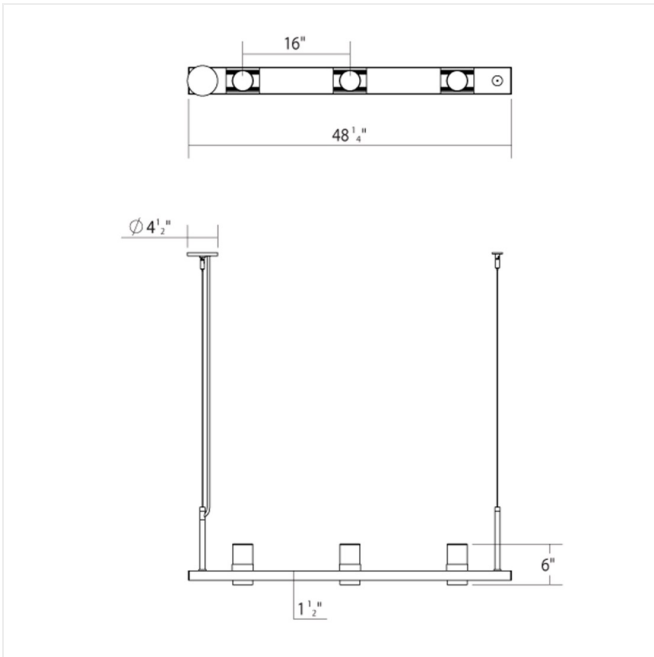

## Dimensions

Height:	11.5"
Width:	48.25"
Length:	4"
Canopy/Backplate/Base:	4.5"
Hanging Details:	10' Adjustable Cable
Shape:	Etched Cylinder Uplight Trim
Size:	4'