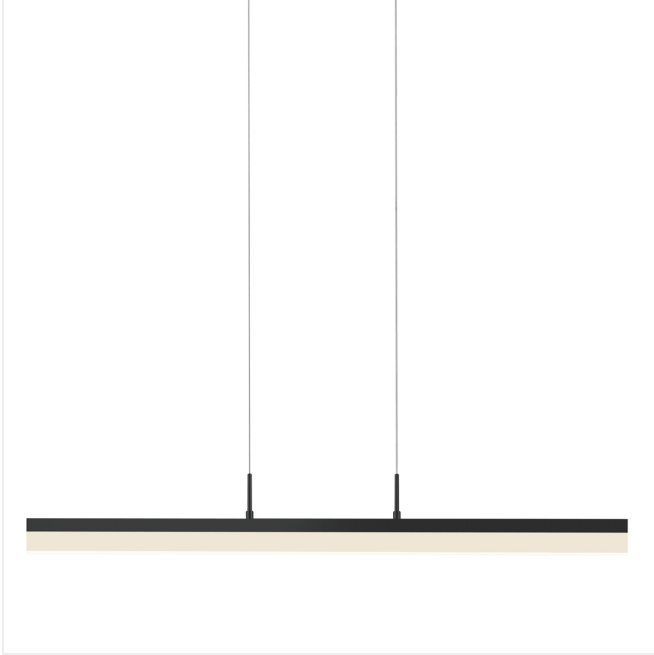

Project:

Stiletto LED Pendant Spec Sheet

SKU: 2346.25

Stiletto's ultra-sophisticated and extraordinarily precise solid acrylic is thrust through a minimally present aluminum channel, radiating perfectly even LED illumination from within. Also available as a [Dimmable LED Sconce/Bath Bar](#) and [Stiletto Lungo LED Wall Bar](#).

Learn more: <https://sonnemanlight.com/stiletto-led-pendant>

Type #:

Dimensions

Height:	4.25"
Width:	32.5"
Length:	0.75"
Size:	32"
Canopy/Backplate/Base Width:	16"
Canopy/Backplate/Base Depth:	4.75"

Electrical Specs

Bulb(s) Included?:	Yes
Bulb 1 Type:	Integral LED
Input Voltage:	120VAC
Wattage:	12
Initial Lumens:	1050
Delivered Lumens:	907
Color Temperature:	3000K
CRI:	90
Power Supply Type:	Driver
Power Supply Quantity:	1
Power Supply Location:	Outlet Box
Dimming Type:	TRIAC/ELV
Bulb Max Wattage:	12

Available Color Temperatures

Available Color Temperatures:	3000k
-------------------------------	-------