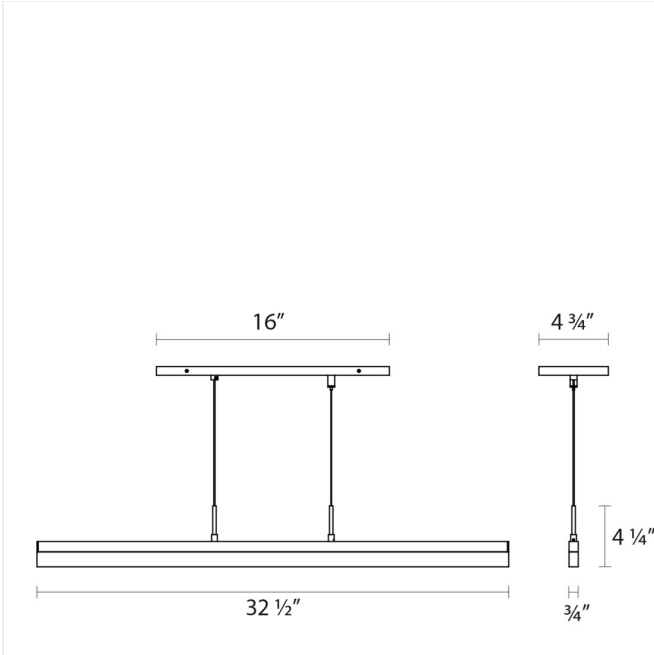

Project:

Stiletto LED Pendant Spec Sheet

SKU: 2346.25

Stiletto's ultra-sophisticated and extraordinarily precise solid acrylic is thrust through a minimally present aluminum channel, radiating perfectly even LED illumination from within. Also available as a [Dimmable LED Sconce/Bath Bar](#) and [Stiletto Lungo LED Wall Bar](#).

Learn more: <https://sonnemanlight.com/stiletto-led-pendant>

Type #:

Dimensions

Height:	4.25"
Width:	32.5"
Length:	0.75"
Size:	32"
Canopy/Backplate/Base Width:	16"
Canopy/Backplate/Base Depth:	4.75"

Electrical Specs