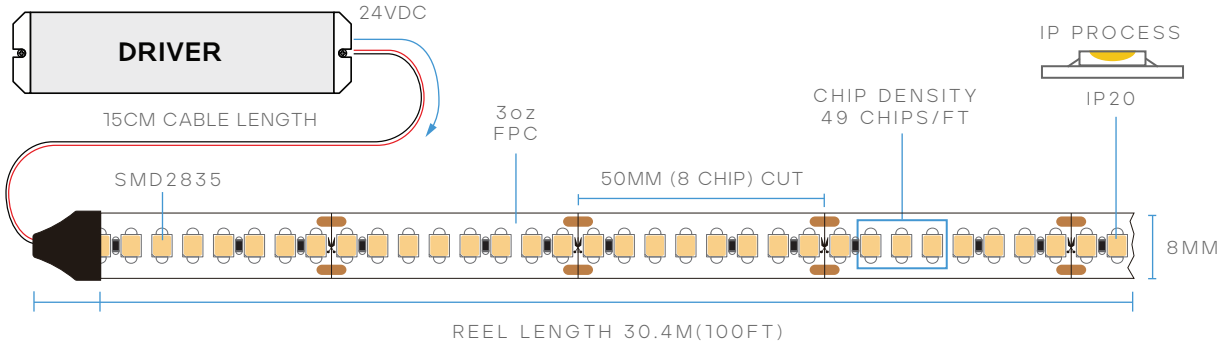

TAPERITE™ TAPE LIGHT

LR44105

4W/FT

439.2W/REEL

IP-20

CRI 90

BEAM SPREAD 120°

24V

8MM

3oz FPC

100' REEL

UL LISTED

MODEL	DESCRIPTION	COLOR (CCT)	LUMEN/FT	WATTAGE /FT	WATTAGE /REEL	EFFICACY
LR44105	LEDTL/2835/160/14.4/927/IP20/24V/100FT	2700K - WARM WHITE	461	4W	439.2W	105lm/w

CHIP

CHIP:	SMD2835	WIDTH:	8MM
CHIP GROUP:	8	CHIP WATT:	0.2W
CUT SIZE:	50MM	CHIP QTY:	49/FT

INSTALLATION

ADHESIVE:	9448A 3M TAPE
CABLE LENGTH:	15CM
MAX. RUN:	5M/16.4FT

PACKAGING

CASE:	10 ROLLS
-------	----------

COMPATIBLE CONNECTORS

TAPE TO TAPE

LR44700 STANDARD
LR44800 HEAVY DUTY 10A

TAPE TO TAPE CORNER