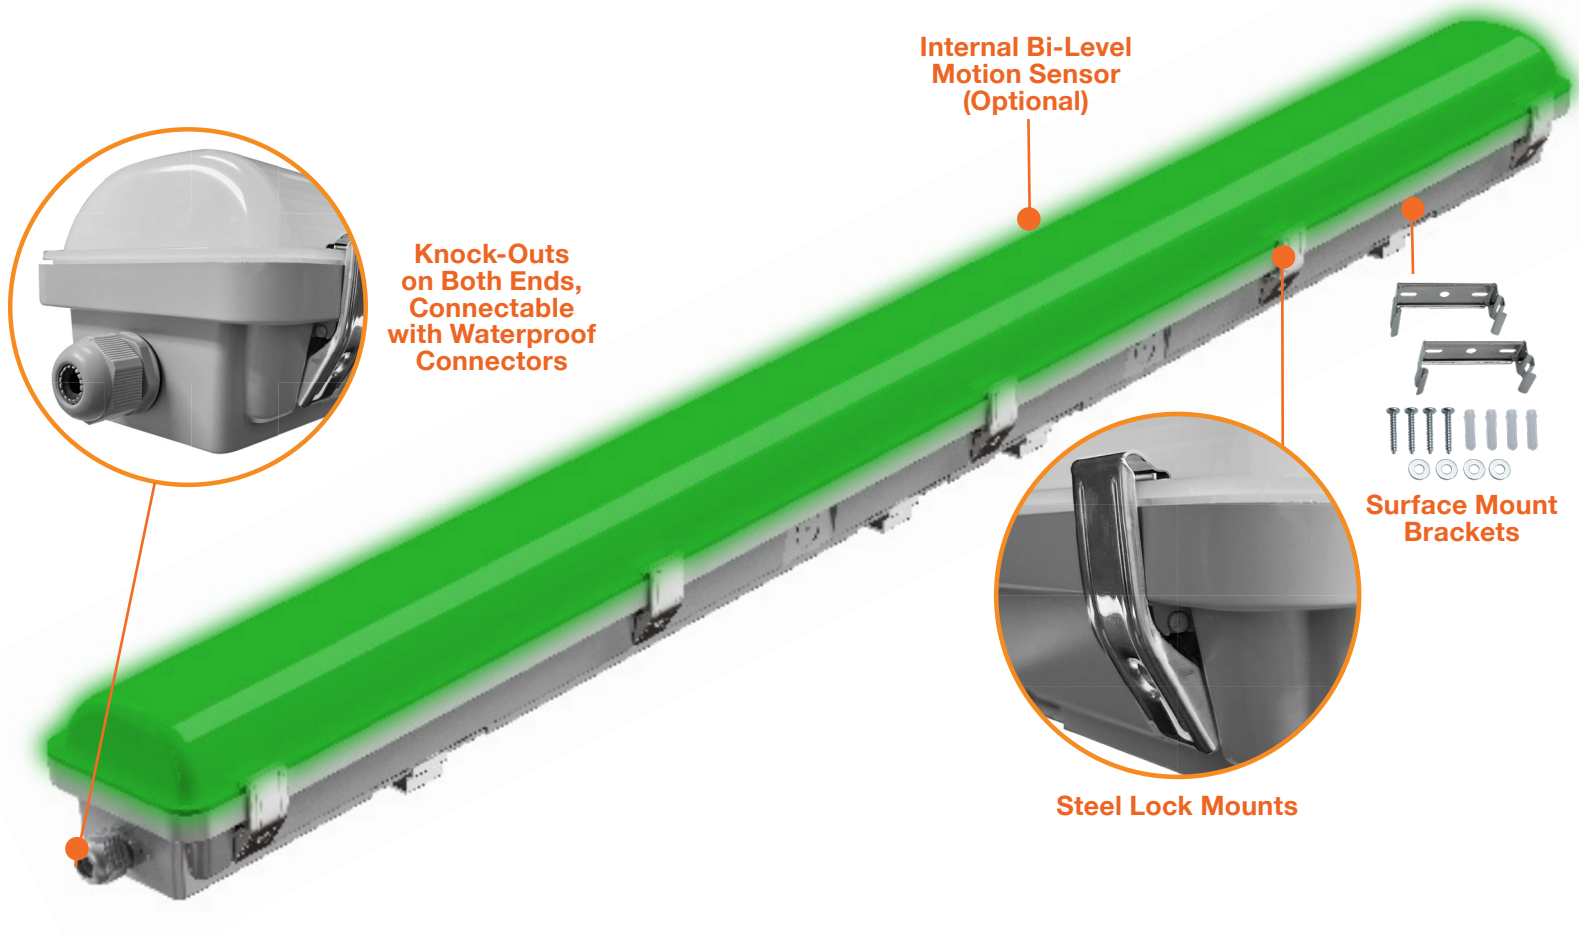

FEATURES

DIMENSIONS

Specs and model numbers are subject to change with or without notice