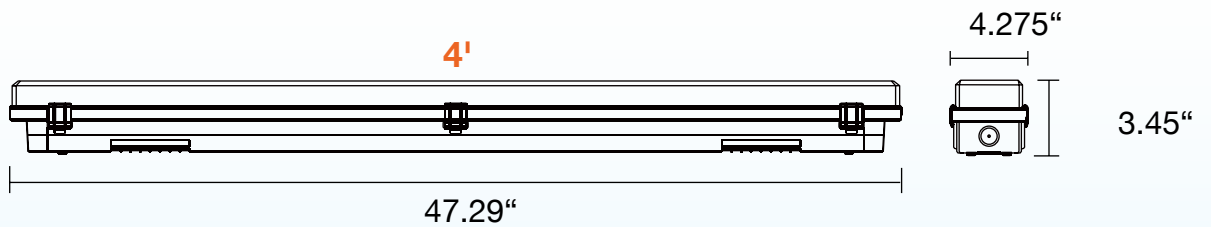

DIMENSIONS

Specs and model numbers are subject to change with or without notice