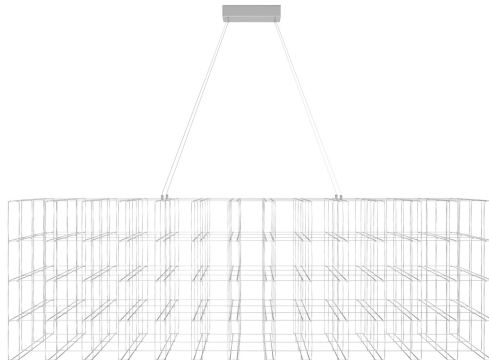

AVE

L I G H T I N G

Item#: HF8170-CH

Product Type Chandelier
Collection Name Argyle Ave.
Finish Chrome
Length-Ext. 72 in.
Width 18 in.
Height 24 in.
Weight 48 lbs
Voltage 120
Lumens 19500
Listing UL
Light Source BULB
Bulb Quantity 260
Bulb Wattage 156
Bulb Base Type LED
Bulb Included No
Dimmable Yes
Sloped Install Yes
Warranty 1 Year Limited Electrical Warranty