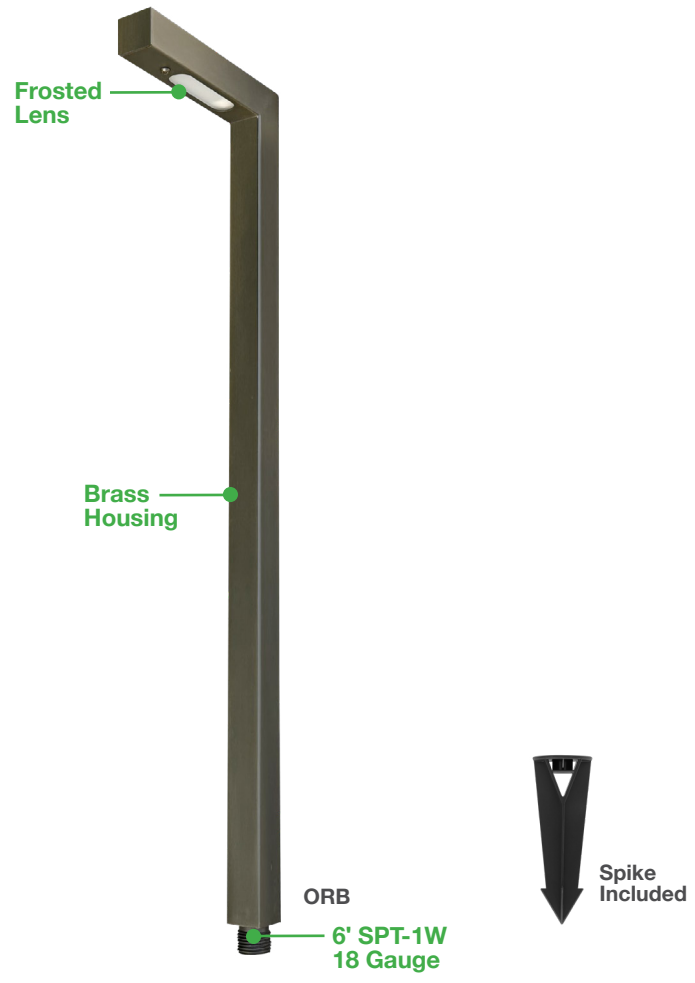

Low Voltage: Path Lights (L Shape)

Solid Brass – Architectural Models

Detail Specifications:

- Finish: Oil Rubbed Bronze or Matte Black
- Housing: Corrosion Resistant Solid Brass
- Lamp Type:
 - G4 Bulbs 12V (not included)
 - 35W Halogen Max
 - LED bulbs available
- IP Rating: Wet Location IP65
- Lens: Clear glass

Warranty:

- Lifetime Anti-Corrosion Warranty

Fixtures

| |
|--|
| PL-L-22-BR-ORB-12V Oil Rubbed Bronze |
| PL-L-22-BR-MBL-12V Matte Black |

1 Bulb Options

| |
|----------------------------------|
| LED-G4WP-1.5W-SW 2700K |
| LED-G4WP-1.5W-WW 3000K |
| LED-G4WP-1.5W-CW 4000K |
| LED-G4WP-2.5W-SW 2700K |
| LED-G4WP-2.5W-WW 3000K |
| LED-G4WP-2.5W-CW 4000K |
| LED-G4WP-3.5W-SW 2700K |
| LED-G4WP-3.5W-WW 3000K |
| LED-G4WP-3.5W-CW 4000K |

Specs and model numbers are subject to change with or without notice. Customization of product is available.

FEATURES

DIMENSIONS

LED-G4WP-1.5W-SW
LED-G4WP-1.5W-WW
LED-G4WP-1.5W-CW

LED-G4WP-2.5W-SW
LED-G4WP-2.5W-WW
LED-G4WP-2.5W-CW