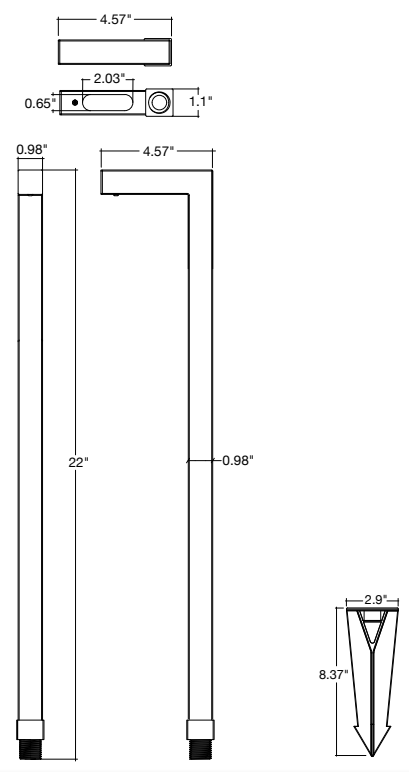

Specs and model numbers are subject to change with or without notice. Customization of product is available.

FEATURES

DIMENSIONS

LED-G4WP-1.5W-SW
LED-G4WP-1.5W-WW
LED-G4WP-1.5W-CW

LED-G4WP-2.5W-SW
LED-G4WP-2.5W-WW
LED-G4WP-2.5W-CW