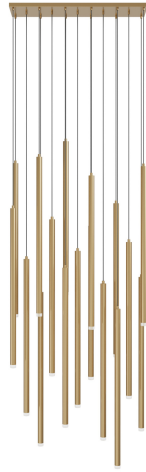

AVE

L I G H T I N G

Item#: HF2802-AB

Product Type Pendant - Multi Port
Collection Name Filmore Ave.
Finish Aged Brass
Length-Ext. 47 in.
Width 11 in.
Height 33 in.
Weight 59 lbs
Voltage 120
Lumens 4760
Listing UL
Light Source BULB
Bulb Quantity 17
Bulb Wattage 3
Bulb Base Type G9 LED
Bulb Included Yes
Dimmable Yes
Sloped Install Yes
Warranty 1 Year Limited Electrical Warranty

COMPANY NAME:
DATE:
PROJECT NAME:
LOCATION:
APPROVED BY:
PRODUCT ITEM CODE: HF2802-AB