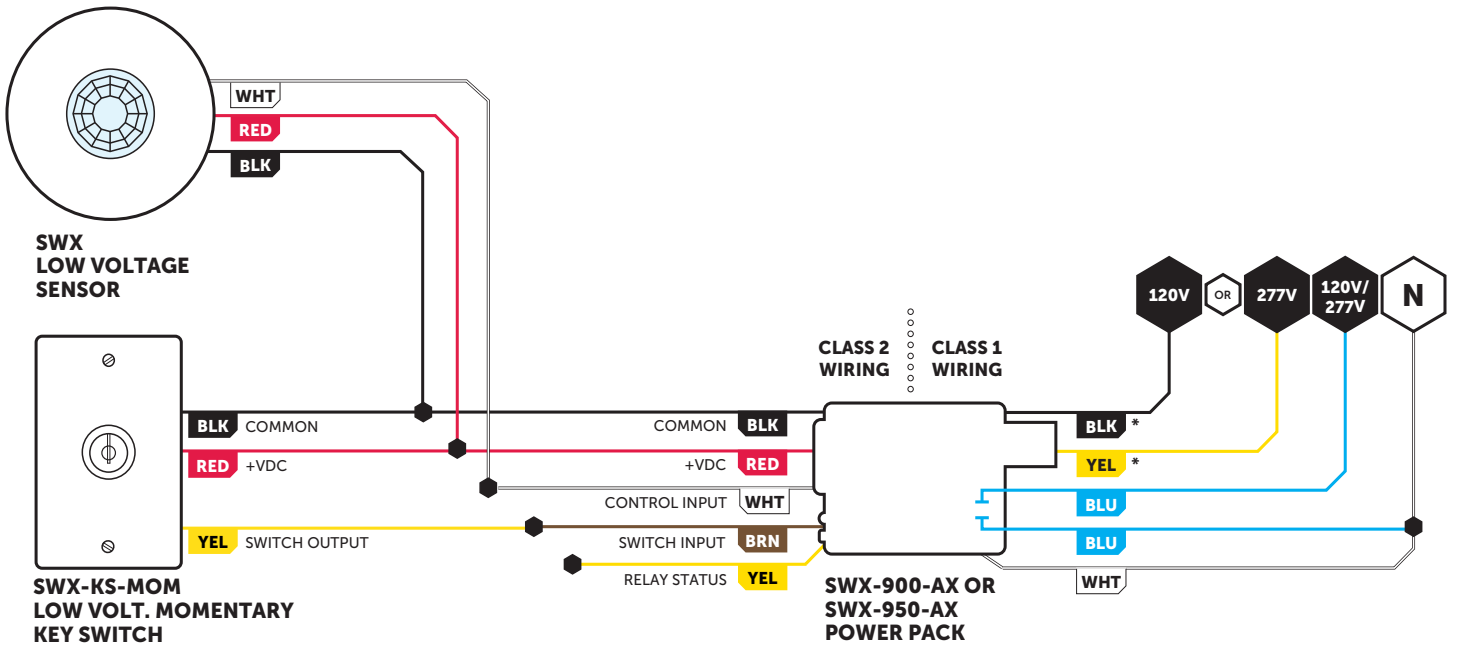

DIAMETER

0.87" switch diameter

COLOR

Stainless Steel

MOUNTING

Single Gang Switch Box
(Stainless Steel Plate and Mounting Screws Included)

ORDERING INFO

MODEL #	DESCRIPTION
SWX-KS-MOM	KEY SWITCH - MOMENTARY, LOW VOLTAGE, STAINLESS STEEL (PLATE INCLUDED)

WIRING DIAGRAMS

STANDARD WIRING (w/o SENSORS)

STANDARD WIRING (with SENSORS)

ORIGINAL EQUIPMENT MANUFACTURER

INTELLIGENT LIGHTING CONTROLS
7620 Golden Triangle Dr, Eden Prairie, MN 55344
952.829.1900
www.ilc-usa.com