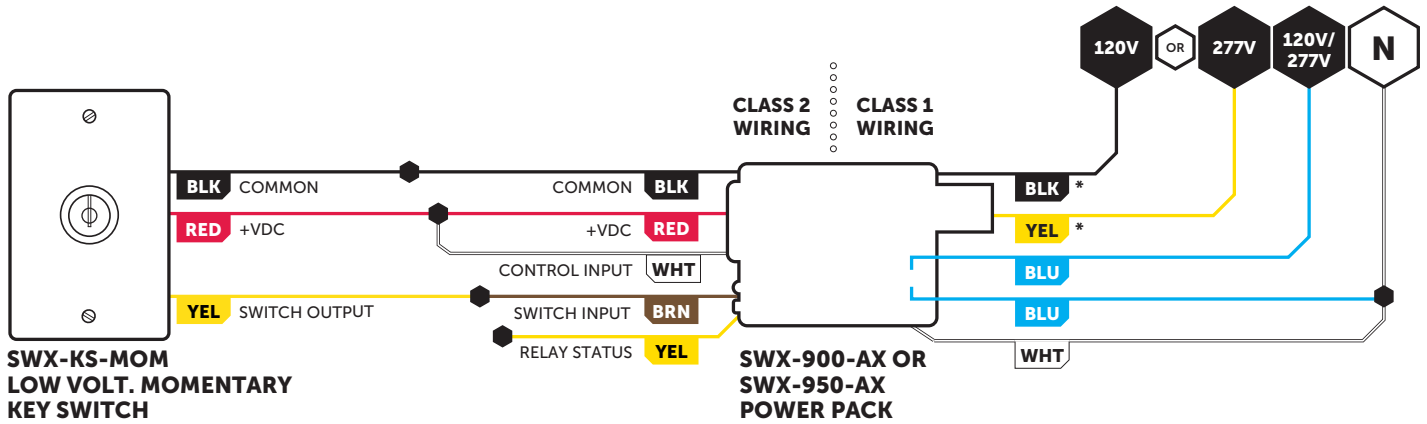

SENSORWORX®

FEATURES

- **Secure 5-Tumbler Switch**
- **Direct Wire to Power Pack**
- **Mounting Hardware Included**

MOMENTARY KEY SWITCH

LOW VOLTAGE, STAINLESS STEEL

OVERVIEW

The **SWX-KS-MOM** is a momentary key switch that easily interfaces with a **SENSORWORX** wired or wireless power pack to enable on/off toggle control of connected lighting. This compact unit can be mounted in a standard single gang switch box and mounting hardware (stainless steel plate & mounting screws) is included. Power and signal is provided via Class 2 wiring from a **SENSORWORX SWX-900-AX** or **SWX-950-AX** series powerpack. This key switch provides an additional layer of security that restricts lighting control access to those with the appropriate key only.

DIAMETER

0.87" switch diameter

COLOR

Stainless Steel

MOUNTING

Single Gang Switch Box
(Stainless Steel Plate and Mounting Screws Included)

ORDERING INFO

MODEL #	DESCRIPTION
SWX-KS-MOM	KEY SWITCH - MOMENTARY, LOW VOLTAGE, STAINLESS STEEL (PLATE INCLUDED)

WIRING DIAGRAMS

STANDARD WIRING (w/o SENSORS)

STANDARD WIRING (with SENSORS)

ORIGINAL EQUIPMENT MANUFACTURER

INTELLIGENT LIGHTING CONTROLS
7620 Golden Triangle Dr, Eden Prairie, MN 55344
952.829.1900
www.ilc-usa.com