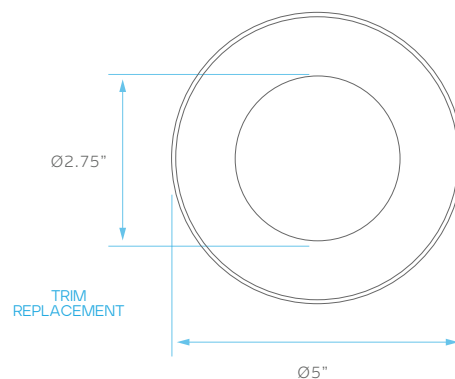

2.75" & 3.5"  
PLASTIC J-BOX

2.75" & 3.5"  
PLASTIC J-BOX

2.75" & 3.5"  
METAL J-BOX

3.5" METAL J-BOX

INCLUDED COMPONENTS

RETROFIT CAN  
CLIPS (3)

MOUNTING  
SCREWS

E26 ADAPTER

## ELECTRICAL

	MODEL	DESCRIPTION	POWER	INPUT VOLTS	EFFICACY	FLOOD	LIFETIME	COST/YR
4"	LR24980	LED/UDL34/5CCT/WT	7.5	120V	87	115°	50,000	\$ 0.90

## PHOTOMETRIC

MODEL	DESCRIPTION	COLOR (CCT)	TEMP	LUMEN	CRI	UL LISTED
LR24980	LED/UDL34/5CCT/WT	2700K/3000K/3500K/4000K/5000K	CCT SELECT	650	90	YES