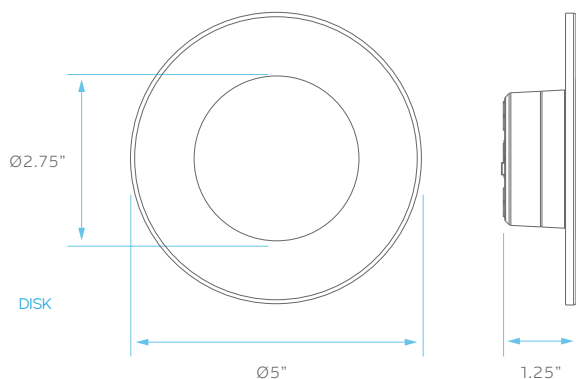

LED DOWNLIGHT RETROFIT 3-4" MAGNETIC INTERCHANGEABLE TRIM DISK - CCT SELECTABLE

3-4"
DISK

MAGNETIC
INTERCHANGEABLE TRIMS*
*SOLD SEPARATELY

MOUNTING OPTIONS
*NOT INCLUDED

INCLUDED COMPONENTS

CRI
90

COLOR SELECTABLE

2700K 3000K 3500K 4000K 5000K