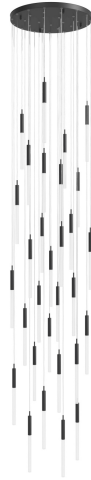

# AVE

L I G H T I N G

## Item#: HF2031-FR-BK

Product Type Pendant - Multi Port  
Collection Name Main St.  
Finish Black  
Length-Ext. 30 in. in.  
Width 30 in. in.  
Height 158 in. in.  
Weight 54 lbs  
Voltage 120  
Lumens 9300  
Listing UL  
Light Source BULB  
Bulb Quantity 31  
Bulb Wattage 3  
Bulb Base Type G9 LED  
Bulb Included Yes  
Dimmable Yes  
Sloped Install Yes  
Warranty 1 Year Limited Electrical Warranty