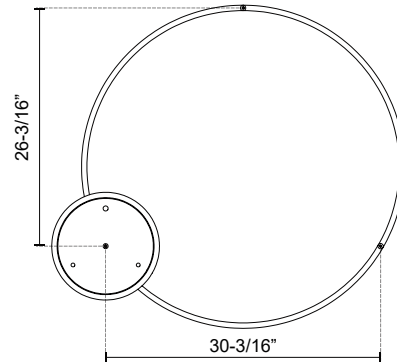

Side Canopy Option

KUZCO

CANADA: 19054 28TH AVENUE - SURREY, BC V3Z 6M3

USA: 3035 E. LONE MOUNTAIN ROAD - LAS VEGAS, NV 89081

WWW.KUZCOLIGHTING.COM

© 2021 KUZCO LIGHTING. ALL RIGHTS RESERVED.

COMMENT