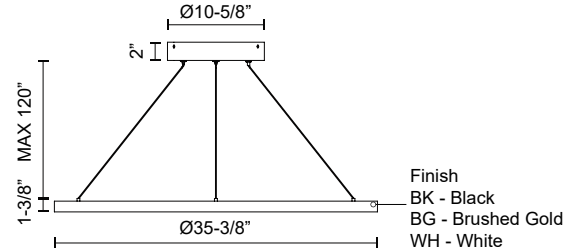

CERCHIO PD87736-UNV-010

PENDANTS

PROJECT

PD87736-BG-UNV-010
Brushed Gold

PD87736-WH-UNV-010
White

PD87736-BK-UNV-010
Black

SPECIFICATION DETAILS

Fixture Dimensions	D35-3/8" x H1-3/8"
Light Source	LED with DC Driver
Wattage	78W
Total Lumens	5630lm
Delivered Lumens	BG-2956lm BK-2184lm WH-3672lm
Voltage	120-277V
Color Temperature	3000K
CRI (Ra)	90CRI
Optional Color Temps	2700K - 5000K Available, Minimum Order Quantities Apply
LED Rated Life	50,000 hours
Dimming	100% - 10%, TRIAC or ELV Dimmer (Not Included) or 0-10V Dimmer (Not Included)
Diffuser Details	Frosted Silicone Diffuser
Adjustable	Yes
Wire Length	120" Max
Wire Type	BG - Black Wire; BK - Black Wire; WH - Clear Wire;
Minimum Hang Height	18"
Sloped Ceiling Adaptable	Yes
Location	Dry
Illumination Direction	Up and Downlight
Canopy Dimensions	D11-7/8" x H2"
Paint Finish	BG01(Canopy); BG02(Fixture Body); BK02; WH02;
Material	Aluminum + Polymeric Material
CEC Title 24 JA8	Yes, JA8-2022

* For custom options, consult factory for details.

* For warranty information, please visit www.kuzcolighting.com/warranty

DESCRIPTION

Extruded and rolled aluminum with rectangular profile. Flush silicone diffuser. Matte powder-coated finish. Up and down light.. Duo canopy mounting style