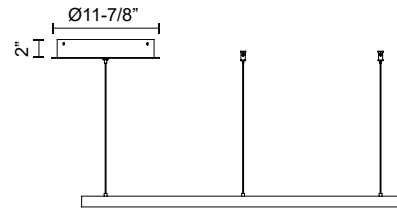

Side Canopy Option

KUZCO

CANADA: 19054 28TH AVENUE - SURREY, BC V3Z 6M3

USA: 3035 E. LONE MOUNTAIN ROAD - LAS VEGAS, NV 89081

WWW.KUZCOLIGHTING.COM

© 2021 KUZCO LIGHTING. ALL RIGHTS RESERVED.

COMMENT