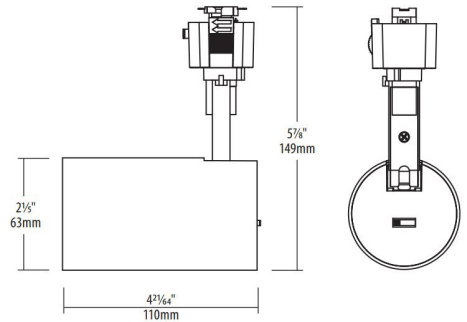

DELTA

DELIVERED

Up to 1000 lm / 12W

CCT

Selectable
27, 30, 35,
40, 50 K

RATINGS

BEAM ANGLES

25° 38°

FINISH

CRI
90

Beam Details

D	Lux	FC	L	W
4'	1928	179	1.8'	1.8'
8'	482	45	3.7'	3.7'
12'	214	20	5.5'	5.5'
16'	121	11	2.2'	2.2'
20'	77	7	9.2'	9.2'

Zonal Lumen Summary

Zone	Lumens	% Luminaire
0-30	717	78.36%
0-40	818	89.40%
0-60	900	98.36%
60-90	11.7	1.28%
70-100	5.07	0.55%
90-120	0.979	0.11%
0-90	912	99.67%
90-180	2.32	0.25%
0-180	915	100.00%

Beam Details

D	Lux	FC	L	W
4'	999	93	3'	3'
8'	250	23	6'	6'
12'	111	10	9'	9'
16'	62	6	12'	12'
20'	40	4	15'	15'

Zonal Lumen Summary

Zone	Lumens	% Luminaire
0-30	669	72.56%
0-40	805	87.31%
0-60	902	97.83%
60-90	17.2	1.87%
70-100	7.12	0.77%
90-120	0.920	0.10%
0-90	919	99.67%
90-180	2.41	0.26%
0-180	922	100.0%