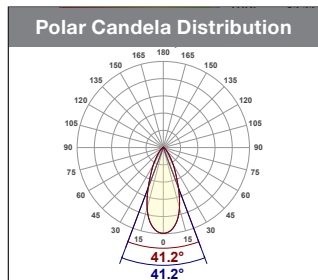

## BEAM ANGLES

25° 38°

## FINISH

CRI  
90

DA2012-CCT25T-WH : 12W DELTA TRACK FIXTURE, 25° BEAM SPREAD, WHITE

### Beam Details

D	Lux	FC	L	W
4'	1928	179	1.8'	1.8'
8'	482	45	3.7'	3.7'
12'	214	20	5.5'	5.5'
16'	121	11	2.2'	2.2'
20'	77	7	9.2'	9.2'

### Beam Details

D	Lux	FC	L	W
4'	999	93	3'	3'
8'	250	23	6'	6'
12'	111	10	9'	9'
16'	62	6	12'	12'
20'	40	4	15'	15'