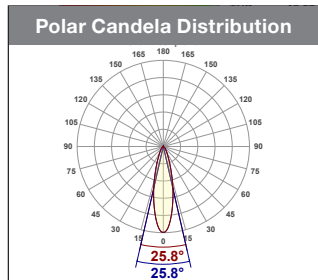

## BEAM ANGLES

25° 38°

### Beam Details

D	Lux	FC	L	W
4'	1928	179	1.8'	1.8'
8'	482	45	3.7'	3.7'
12'	214	20	5.5'	5.5'
16'	121	11	2.2'	2.2'
20'	77	7	9.2'	9.2'