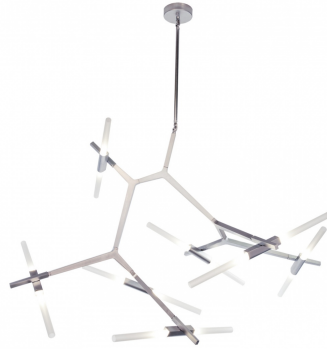

AVE

L I G H T I N G

Item#: HF8060-14-CH

Product Type Chandelier
Collection Name San Vicente Blvd.
Finish Matte Chrome
Length-Ext. 62 in.
Width 43 in.
Height 62 in.
Weight 48 lbs
Voltage 120
Lumens 3920
Listing UL
Light Source BULB
Bulb Quantity 14
Bulb Wattage 3
Bulb Base Type G9 LED
Bulb Included Yes
Dimmable Yes
Sloped Install Yes
Warranty 1 Year Limited Electrical Warranty

COMPANY NAME:
DATE:
PROJECT NAME:
LOCATION:
APPROVED BY:
PRODUCT ITEM CODE: HF8060-14-CH