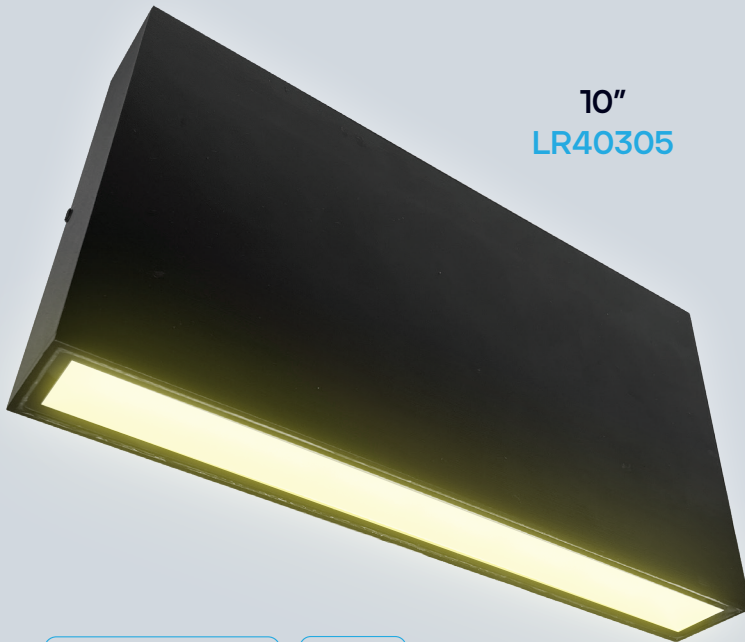

LED OUTDOOR OUTDOOR WALL SCONCE - UP/DOWN & CCT SELECTABLE 10"

10"
LR40305

ELECTRICAL

	MODEL	DESCRIPTION	POWER	INPUT VOLTS	EFFICACY	DIMMABLE	LIFETIME	COST/YR
10"	LR40305	LEDWS10/UD/24W/5CCT/SQ/BK	24	120-277VV	83	TRIAC@120V	50,000	\$ 2.89

PHOTOMETRIC

MODEL	DESCRIPTION	COLOR (CCT)	TEMP	LUMEN	FLOOD	CRI	ETL
LR40305	LEDWS10/UD/24W/5CCT/SQ/BK	2700K/3000K/3500K/4000K/5000K	CCT SELECT	2000	90°	90	YES

DIMENSIONS