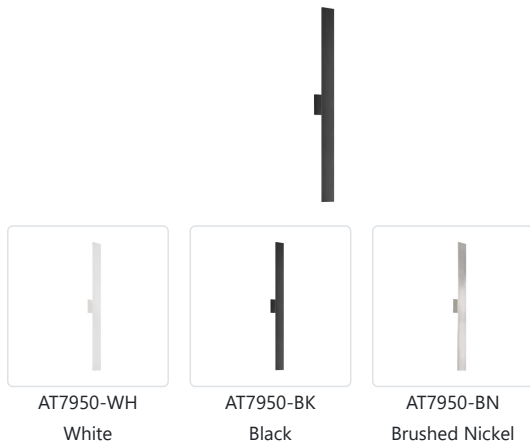

VESTA AT7950

WALL

PROJECT

SPECIFICATION DETAILS

Fixture Dimensions	W3" x H50" x E2-3/8"
Light Source	AC LED Module
Wattage	58W
Total Lumens	4800lm
Delivered Lumens	BK-3215lm BN-3481lm WH-3612lm
Voltage	120V
Color Temperature	3000K
CRI (Ra)	90CRI
Optional Color Temps	2700K - 5000K Available, Minimum Order Quantities Apply
LED Rated Life	50,000 hours
Dimming	100% - 10%, ELV Dimmer (Not Included)
Glass Details	Frosted Glass
ADA Compliant	Yes
Location	Wet
Illumination Direction	Backlit
Mounting Style	All Orientation; Wall;
Canopy Dimensions	W5-1/8" x H5-1/8" x E3/8"
Paint Finish	BK02; BN02; WH02;

* For custom options, consult factory for details.

* For warranty information, please visit www.kuzcolighting.com/warranty

DESCRIPTION

Timeless simplicity with versatile purpose is offered with this wall sconce that measures 50 inches in length. Vesta mounts horizontally or vertically from a matching aluminum square affixed in the middle of the rectangular beam of formed aluminum. The concealed LEDs illuminate the mounting plane creating pool of light on the wall. Vesta is available in three different finishes: black or white powder coating and brushed nickel.