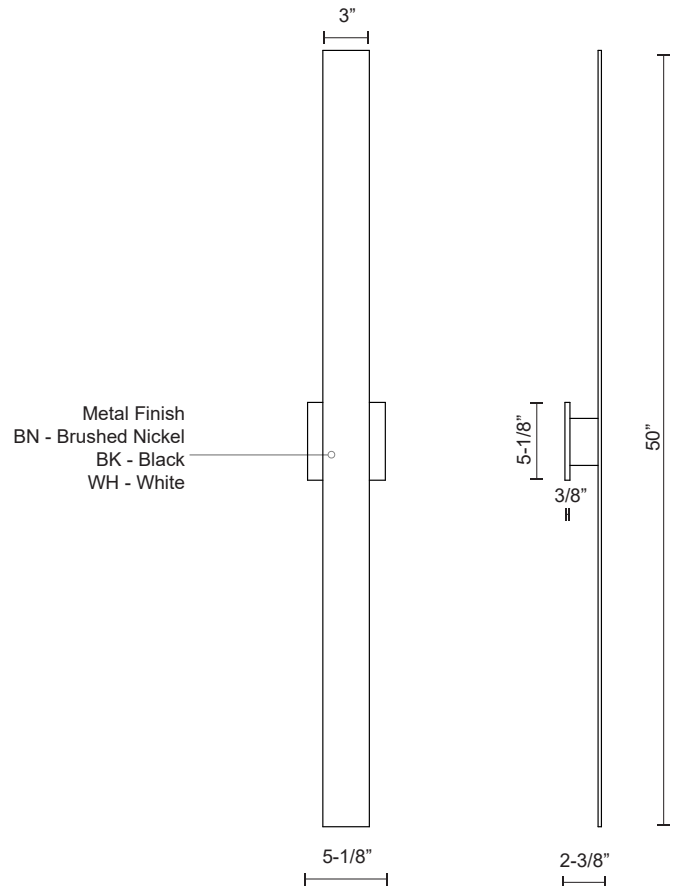

VESTA AT7950

WALL

PROJECT

SPECIFICATION DETAILS

Fixture Dimensions	W3" x H50" x E2-3/8"
Light Source	AC LED Module
Wattage	58W
Total Lumens	4800lm
Delivered Lumens	BK-3215lm BN-3481lm WH-3612lm
Voltage	120V
Color Temperature	3000K
CRI (Ra)	90CRI
Optional Color Temps	2700K - 5000K Available, Minimum Order Quantities Apply
LED Rated Life	50,000 hours
Dimming	100% - 10%, ELV Dimmer (Not Included)
Glass Details	Frosted Glass
ADA Compliant	Yes
Location	Wet
Illumination Direction	Backlit
Mounting Style	All Orientation; Wall;
Canopy Dimensions	W5-1/8" x H5-1/8" x E3/8"
Paint Finish	BK02; BN02; WH02;

* For custom options, consult factory for details.

* For warranty information, please visit www.kuzcolighting.com/warranty

DESCRIPTION

Timeless simplicity with versatile purpose is offered with this wall sconce that measures 50 inches in length. Vesta mounts horizontally or vertically from a matching aluminum square affixed in the middle of the rectangular beam of formed aluminum. The concealed LEDs illuminate the mounting plane creating pool of light on the wall. Vesta is available in three different finishes: black or white powder coating and brushed nickel.