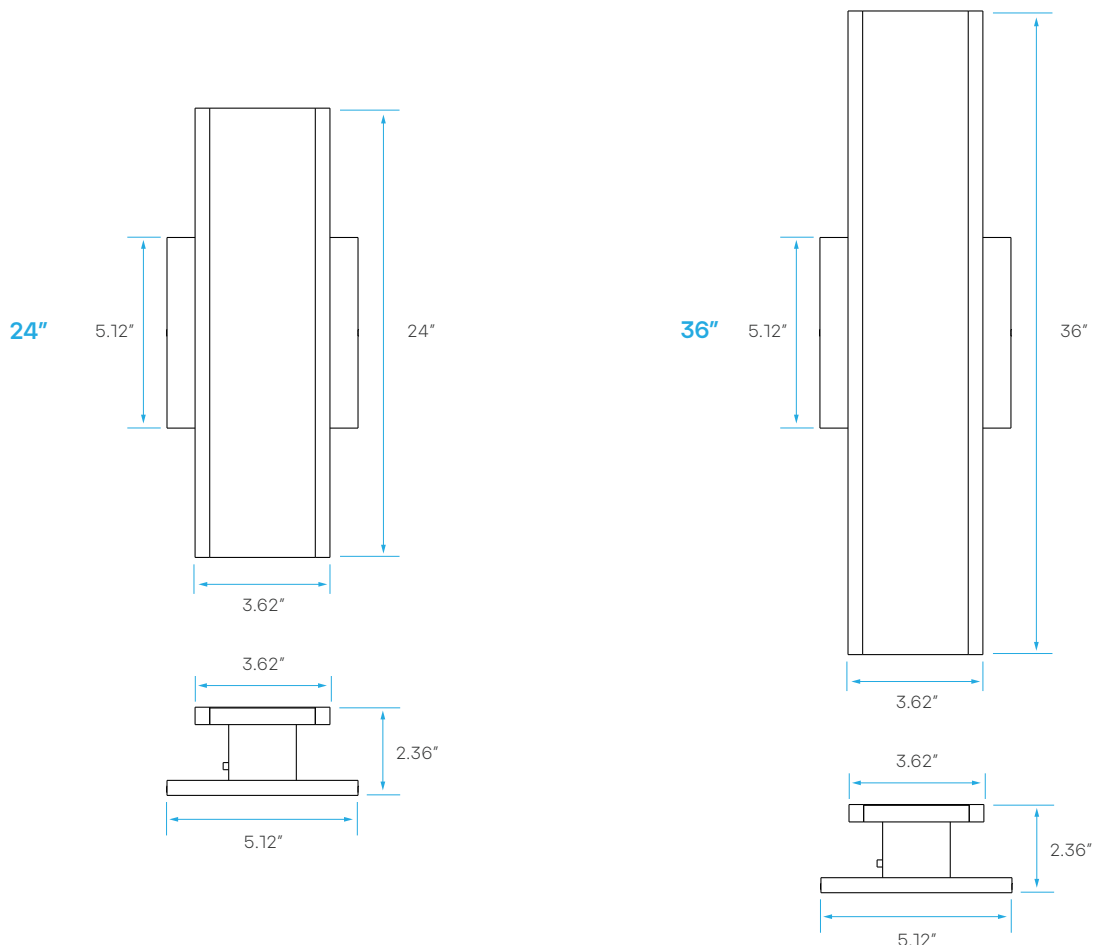

## LED OUTDOOR INDIRECT OUTDOOR WALL SCONCE - CCT SELECT 24", 36", 48", 72"

24"  
LR40420

36"  
LR40425

48"  
LR40427

72"  
LR40429

COLOR SELECTABLE

2700K 3000K 3500K 4000K 5000K

## PHOTOMETRIC

MODEL	DESCRIPTION	COLOR (CCT)	TEMP	LUMEN	FLOOD	CRI	ETL
LR40420	LEDIWS24/25W/5CCT/D/BK	2700K/3000K/3500K/4000K/5000K	CCT SELECT	2000	120°	90	YES
LR40425	LEDIWS36/30W/5CCT/D/BK	2700K/3000K/3500K/4000K/5000K	CCT SELECT	2400	120°	90	YES
LR40427	LEDIWS48/40W/5CCT/D/BK	2700K/3000K/3500K/4000K/5000K	CCT SELECT	2800	120°	90	YES
LR40429	LEDIWS72/60W/5CCT/D/BK	2700K/3000K/3500K/4000K/5000K	CCT SELECT	4200	120°	90	YES

## DIMENSIONS