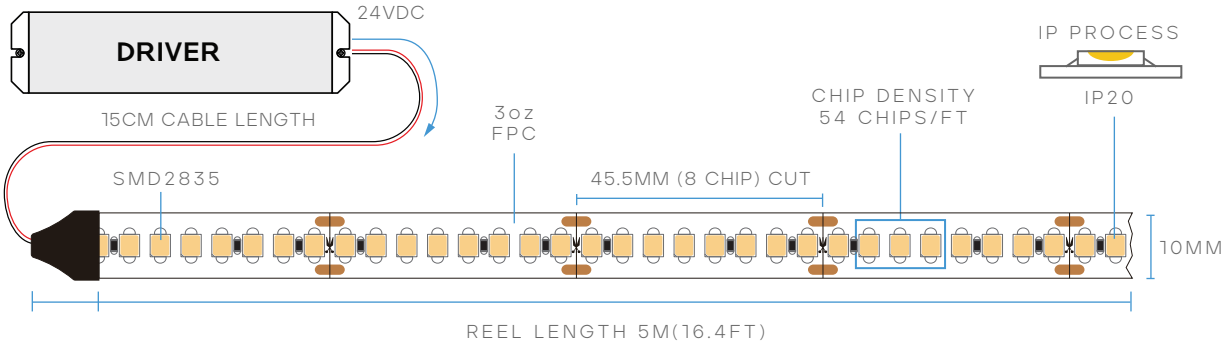

TAPERITE™ TAPE LIGHT CCT TUNABLE

6W/FT

96W/REEL

IP-20

CRI 97

BEAM SPREAD 120°

24V

10MM

3oz FPC

16.4' REEL

UL US LISTED

MODEL	DESCRIPTION	COLOR (CCT)	LUMEN/FT	WATTAGE /FT	WATTAGE /REEL	EFFICACY
LR44903	LEDTL/2835/160/19.2/CCT/IP20/24V/HC/5M	2700~5000K	615	6W	96W	105lm/w

CHIP

CHIP:	SMD2835	WIDTH:	10MM
CHIP GROUP:	8	CHIP WATT:	0.5W
CUT SIZE:	45.5MM	CHIP QTY:	54/FT

INSTALLATION

ADHESIVE:	9448A 3M TAPE
CABLE LENGTH:	15CM
MAX. RUN:	5M/16.4FT

PACKAGING

CASE:	50 ROLLS
-------	----------

COMPATIBLE CONNECTORS

TAPE TO TAPE

LR44801 LEDTL/CCT/CNCTR/T-T

TAPE TO CABLE