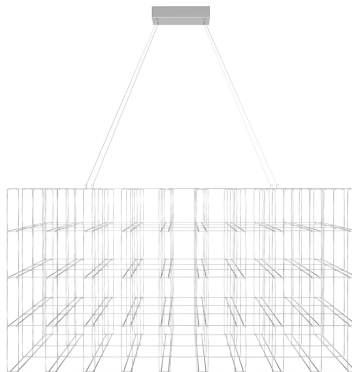

## Item#: HF8115-CH

Product Type Chandelier  
Collection Name Argyle Ave.  
Finish Chrome  
Length-Ext. 34 in.  
Width 18 in.  
Height 15 in.  
Weight 20 lbs  
Voltage 120  
Lumens 6380  
Listing UL  
Light Source BULB  
Bulb Quantity 112  
Bulb Wattage 68  
Bulb Base Type LED  
Bulb Included No  
Dimmable Yes  
Sloped Install Yes  
Warranty 1 Year Limited Electrical Warranty