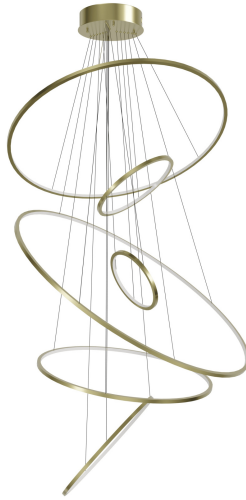

## Item#: HF4446-PB

Product Type Pendant - Multi Port  
Collection Name Aria  
Finish Polished Brass  
Length-Ext. 48 in.  
Width 48 in.  
Height 217 in.  
Weight 33 lbs  
Voltage 24  
Lumens 9760  
Listing ETL  
Light Source BULB  
Bulb Quantity LED  
Bulb Wattage 122  
Bulb Base Type LED  
Bulb Included No  
Dimmable Yes  
Sloped Install Yes  
Warranty 1 Year Limited Electrical Warranty