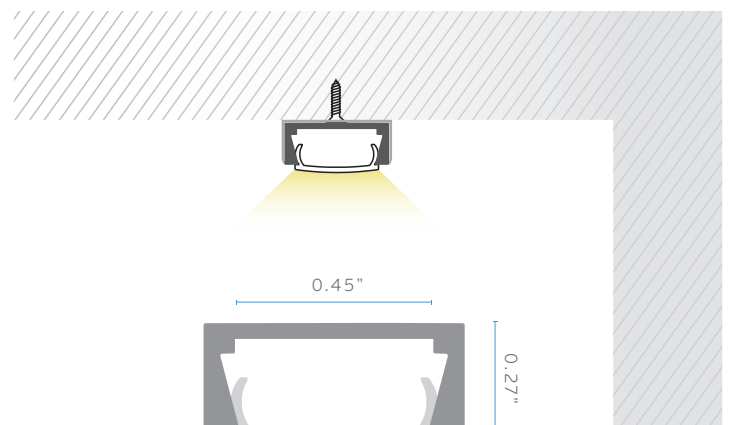

SPECIFICATIONS

LENGTH:	96"
MATERIAL:	ALUMINUM
END CAP MATERIAL:	PVC
COVER:	MILKY PC
FINISH:	WHITE
FIELD CUTTABLE:	YES
LOCATION:	DRY

TAPE LIGHT COMPATIBILITY:

POWER RATE: ≤15W/M

TAPE WIDTH: ≤11MM

- LR44100 • LR44101 • LR44102 • LR44103 • LR44104
- LR44120 • LR44121 • LR44122 • LR44123 • LR44124
- LR44200 • LR44201 • LR44202 • LR44203 • LR44204
- LR44300 • LR44301 • LR44302 • LR44303 • LR44304
- LR44400 • LR44401 • LR44402 • LR44403 • LR44404

INSTALLATION

DIMENSIONS