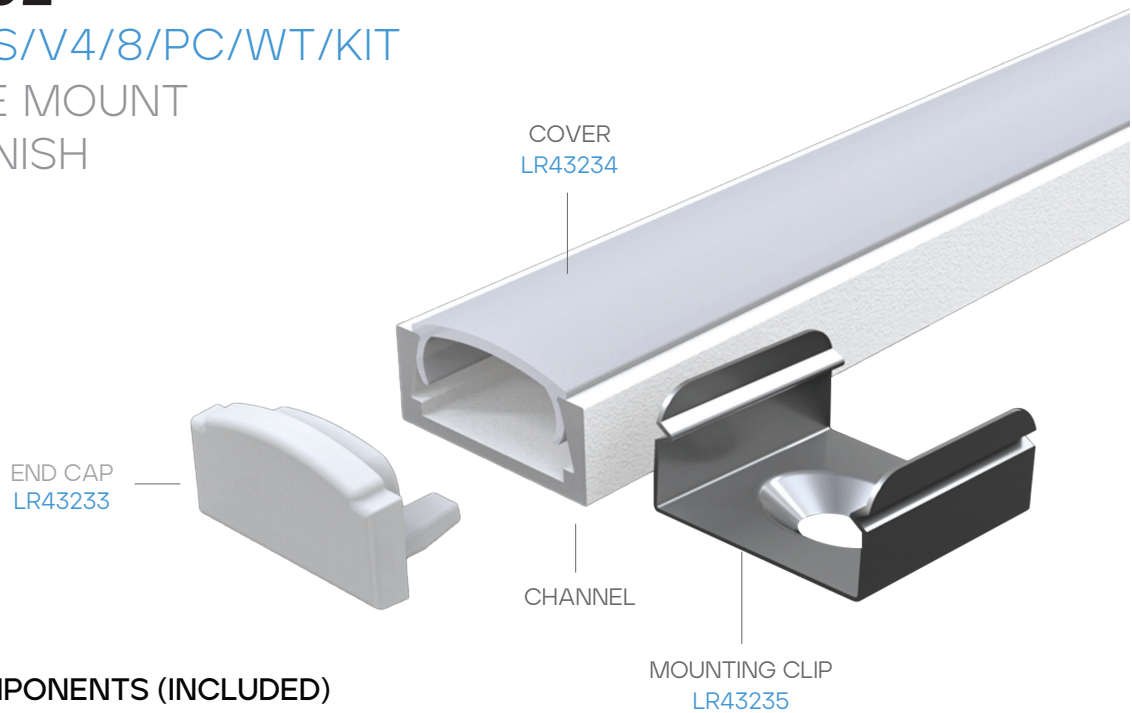

LR43232

LED/CNLS/V4/8/PC/WT/KIT

SURFACE MOUNT

WHITE FINISH

BUNDLE COMPONENTS (INCLUDED)

END CAP: LR43233 - LED/CNLS/V4/ECAP

PC COVER: LR43234 - LED/CNLS/V4/CVR/PC

MOUNTING CLIP: LR43235 - LED/CNLS/V4/CLIP

SPECIFICATIONS

LENGTH:	96"
MATERIAL:	ALUMINUM
END CAP MATERIAL:	PVC
COVER:	MILKY PC
FINISH:	WHITE
FIELD CUTTABLE:	YES
LOCATION:	DRY

TAPE LIGHT COMPATIBILITY:

POWER RATE: ≤15W/M

TAPE WIDTH: ≤11MM

- LR44100 • LR44101 • LR44102 • LR44103 • LR44104
- LR44120 • LR44121 • LR44122 • LR44123 • LR44124
- LR44200 • LR44201 • LR44202 • LR44203 • LR44204
- LR44300 • LR44301 • LR44302 • LR44303 • LR44304
- LR44400 • LR44401 • LR44402 • LR44403 • LR44404

INSTALLATION

DIMENSIONS