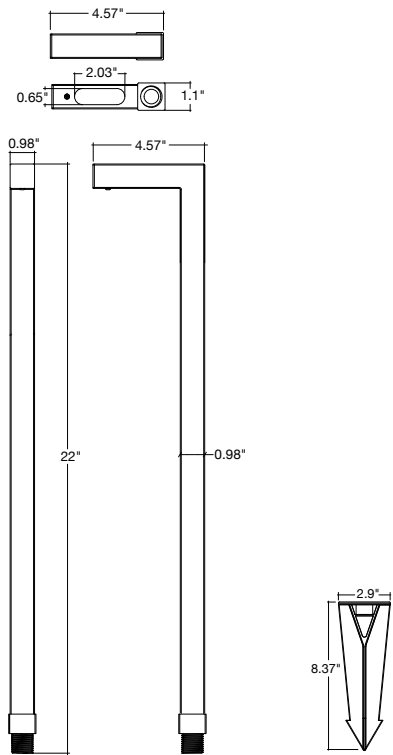

Specs and model numbers are subject to change with or without notice. Customization of product is available.

FEATURES

DIMENSIONS

LED-G4WP-1.5W-SW
LED-G4WP-1.5W-WW
LED-G4WP-1.5W-CW

LED-G4WP-2.5W-SW
LED-G4WP-2.5W-WW
LED-G4WP-2.5W-CW