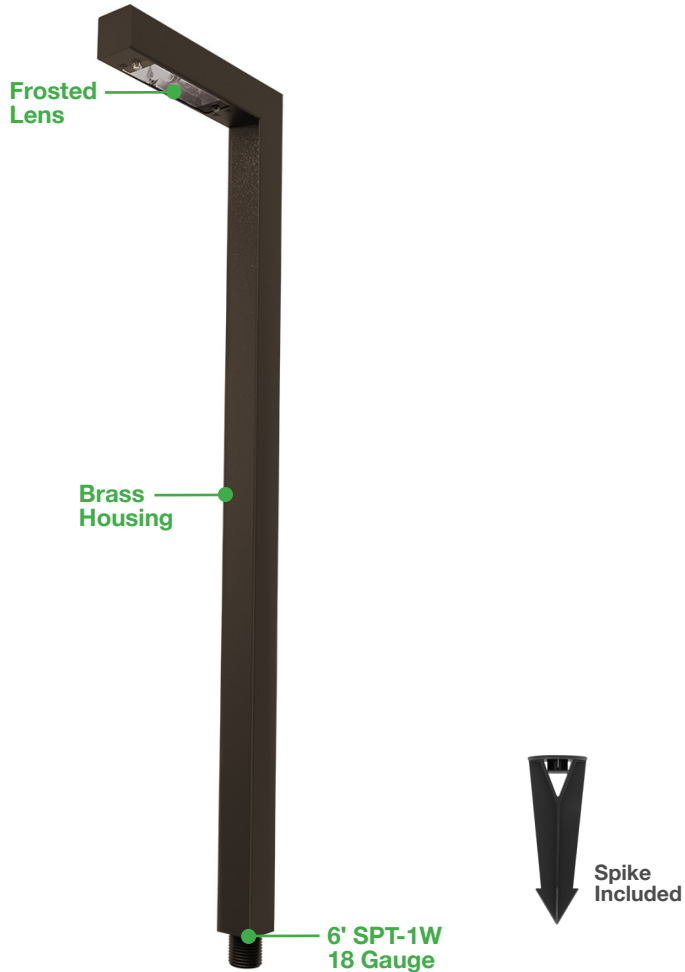

Low Voltage: Path Lights (L Shape)

Aluminum Housing – Economy Models

Detail Specifications:

- Finish: Bronze or Black
- Housing: Aluminum
- Lamp Type:
 - G4 Bulbs 12V (not included)
 - 35W Halogen Max
 - LED bulbs available
- IP Rating: Wet Location IP65
- Lens: Clear glass

Specs and model numbers are subject to change with or without notice. Customization of product is available.

FEATURES

DIMENSIONS

LED-G4WP-1.5W-SW
LED-G4WP-1.5W-WW
LED-G4WP-1.5W-CW

LED-G4WP-2.5W-SW
LED-G4WP-2.5W-WW
LED-G4WP-2.5W-CW