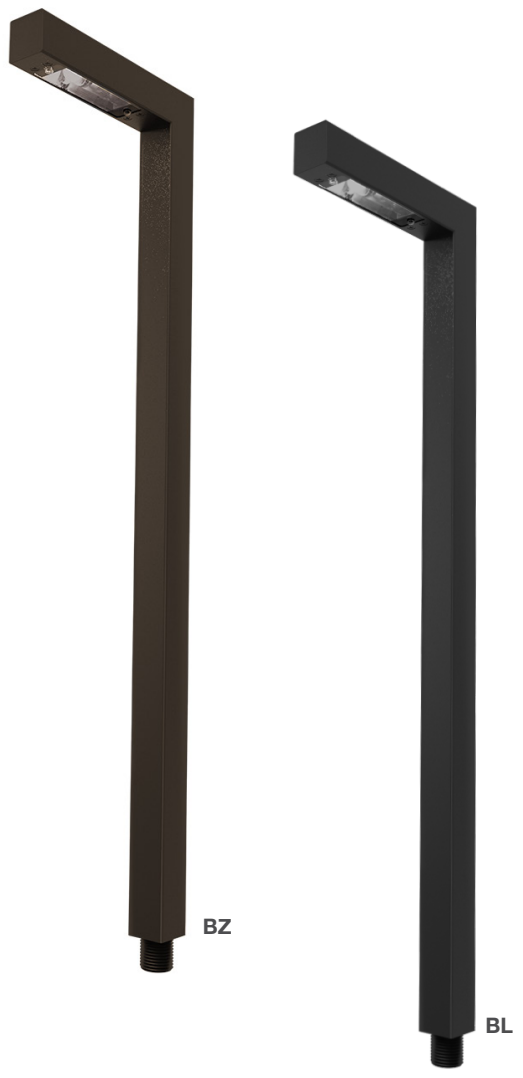

Low Voltage: Path Lights (L Shape)

Aluminum Housing – Economy Models

Detail Specifications:

- Finish: Bronze or Black
- Housing: Aluminum
- Lamp Type:
 - G4 Bulbs 12V (not included)
 - 35W Halogen Max
 - LED bulbs available
- IP Rating: Wet Location IP65
- Lens: Clear glass

Applications:

- Landscape
- Walkways & Pathways
- Security Lighting
- Hospitality, Multi-Family
- Outdoor Corridors
- General Outdoor Lighting
- Residential, Commercial

Product Information:

- Heat resistant glass lens
- Water tight silicone ring for waterproofing
- Stem Options: 22" Height
- Packaging: Retail color box
- Master Box Quantity: 10 pcs.

STAKE

Model	Voltage
STK-HD-1/2-BR	Brass Stake 10" Heavy Duty

SURFACE MOUNT

Model	Description
SM-1/2-BR-ORB	Brass Stake 10" Heavy Duty (Oil Rubber Bronze)
SM-1/2-BR-MBL	Brass 1/2" Surface Mount (Matte Black)
SM-1/2-ALM-BZ	Aluminum 1/2" Surface Mount (Bronze)
SM-1/2-ALM-BL	Aluminum 1/2" Surface Mount (Black)

PATH LIGHT COVER

Model	Description
PL-AT-1/2-ALM-BZ	Path Light Cover (Bronze)
PL-AT-1/2-ALM-BL	Path Light Cover (Black)