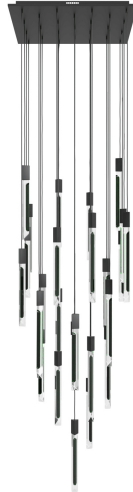

AVE

L I G H T I N G

Item#: HF5431-BLK-JAD

Product Type Pendant - Multi Port
Collection Name Alpine
Finish Black Jade Glass
Length-Ext. 36 in.
Width 36 in.
Height 180 in.
Weight 155 lbs
Voltage 120
Lumens 7440
Listing UL
Light Source BULB
Bulb Quantity 31
Bulb Wattage 3
Bulb Base Type G9 LED
Bulb Included Yes
Dimmable Yes
Sloped Install Yes
Warranty 1 Year Limited Electrical Warranty

COMPANY NAME:
DATE:
PROJECT NAME:
LOCATION:
APPROVED BY:
PRODUCT ITEM CODE: HF5431-BLK-JAD