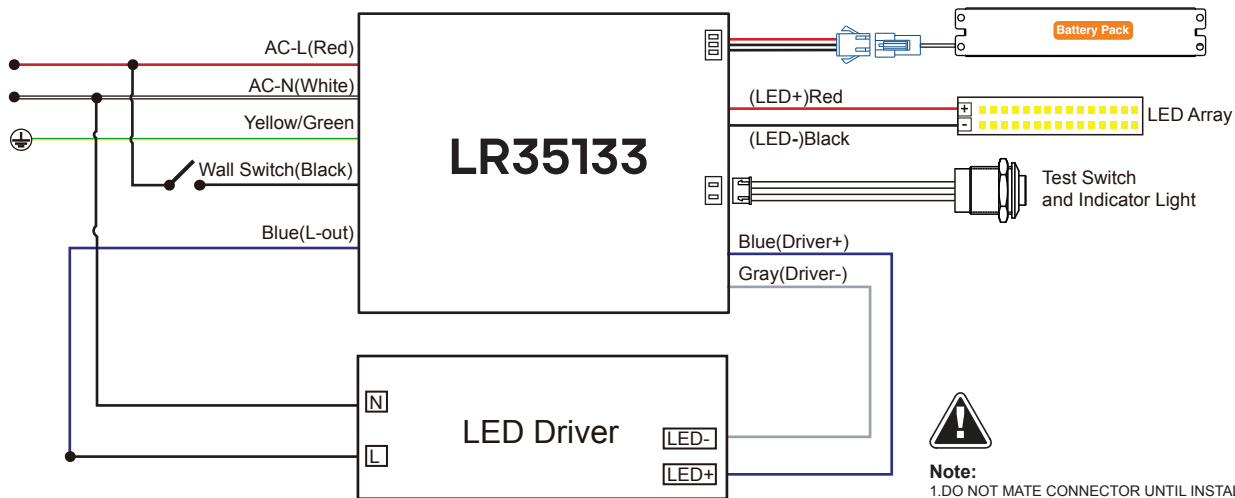

5
YEAR
WARRANTY

ELECTRICAL

MODEL	DESCRIPTION	INPUT VOLTS	POWER	LUMENS	EFFICACY	DIMMABLE	FLOOD*	COST/YR	
60W	LR40562	LEDSPW60/3WO/3CCT/B/PC/D	120-277V	30	4410 - (3000K)	147	0-10V	94*100°	\$ 7.22
					4680 - (4000K)	156			
					4440 - (5000K)	148			
				45	6345 - (3000K)	143			
					6885 - (4000K)	153			
					6525 - (5000K)	145			
				60	8400 - (3000K)	140			
					9000 - (4000K)	150			
					8520 - (5000K)	142			
120W	LR40572	LEDSPW120/3WO/3CCT/B/PC/D	120-277V	80	11,520 - (3000K)	144	0-10V	93*102°	\$ 14.45
					12,640 - (4000K)	158			
					11,600 - (5000K)	145			
				100	14,100 - (3000K)	141			
					15,500 - (4000K)	155			
					14,200 - (5000K)	142			
				120	16,560 - (3000K)	138			
					18,240 - (4000K)	152			
					16,680 - (5000K)	139			

PHOTOMETRIC

MODEL	DESCRIPTION	COLOR (CCT)	TEMP	CRI	UL LISTED	DLC LISTED
LR40562	LEDSPW60/3WO/3CCT/B/PC/D	3000K	SOFT WHITE	80	YES	S-7NV7F9
		4000K	COOL WHTIE			
		5000K	BRIGHT WHITE			
LR40572	LEDSPW120/3WO/3CCT/B/PC/D	3500K	SOFT WHITE	80	YES	S-KFVHPQ
		4000K	COOL WHTIE			
		5000K	BRIGHT WHITE			

COMPATIBLE WITH:

LR35133
Emergency LED Driver

LR35133 - SPECIFICATIONS

MODEL	DESCRIPTION	EM POWER	INPUT VOLTS	FREQUENCY	INPUT CURRENT	INPUT POWER	OUTPUT VOLTAGE	RECHARGE TIME	EMERGENCY TIME
LR35133	LED/EMR/8W/DC/HV	8	100-347V	50/60Hz	<100mA	7W	60-300VDC	24Hr	90min

AMBIENT TEMPERATURE: 41°F ~ 140°F

WIRING DIAGRAM

! WARNING: DISCONNECT POWER BEFORE INSTALLING OR SERVICING

Note:

1. DO NOT MATE CONNECTOR UNTIL INSTALLATION IS COMPLETE AND AC POWER IS SUPPLIED.
2. TEST ACCESSORY LEADS-OBSERVE PROPER POLARITY WIRING.
3. DURING EMERGENCY MODE, PRESS TEST SWITCH TWICE TO CUT OFF THE EMERGENCY OUTPUT FOR STORAGE AND SHIPMENT.