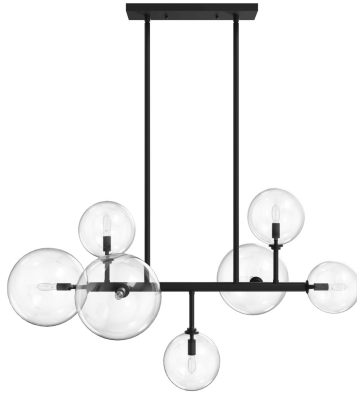

AVE

L I G H T I N G

Item#: HF4207-BK

Product Type Chandelier
Collection Name Delilah
Finish Black
Length-Ext. 40 in.
Width 24 in.
Height 24 in.
Weight 18 lbs
Voltage 120
Lumens N/A
Listing ETL
Light Source BULB
Bulb Quantity 7
Bulb Wattage 10
Bulb Base Type E12
Bulb Included No
Dimmable Yes
Sloped Install Yes
Warranty 1 Year Limited Electrical Warranty

COMPANY NAME:
DATE:
PROJECT NAME:
LOCATION:
APPROVED BY:
PRODUCT ITEM CODE: HF4207-BK