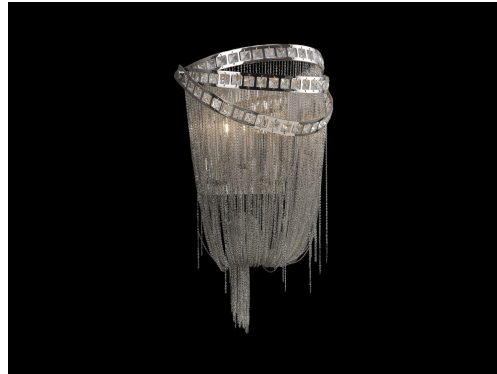

AVE

L I G H T I N G

Item#: HF1607-NCK

Product Type Wall Sconce
Collection Name Wilshire Blvd.
Finish Polish Nickel/Crystal
Length-Ext. 6 in.
Width 10 in.
Height 16 in.
Weight 4 lbs
Voltage 120
Lumens N/A
Listing UL
Light Source BULB
Bulb Quantity 2
Bulb Wattage 40
Bulb Base Type E12
Bulb Included No
Dimmable Yes
Sloped Install Yes
Warranty 1 Year Limited Electrical Warranty